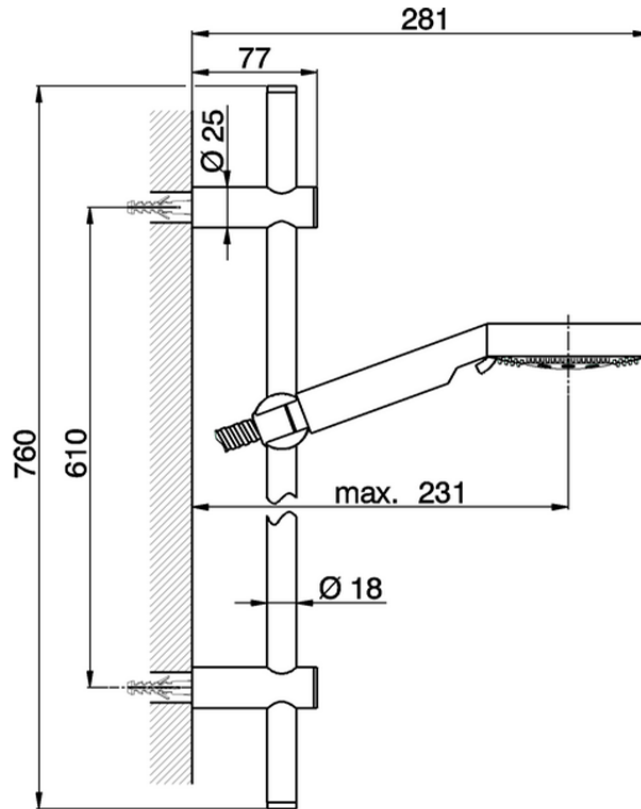

Linear shower set SHOWER_SS010072

SS010072

<https://en.huberitalia.com/linear-shower-set-shower-ss010072>

2024-11-15