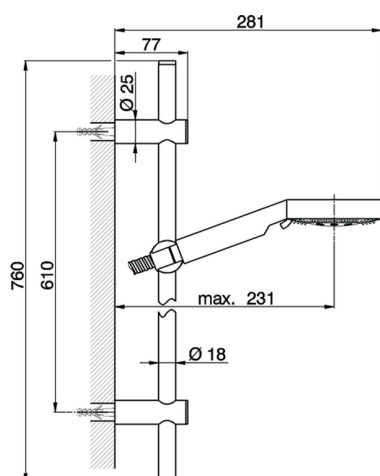

Linear shower set SHOWER_SS010072

MODEL **SS010072**

Linear shower set, 61 cm sliding rail bar with sliding bracket, D. 100 mm ABS 5 sprays handshower, 150 cm smooth SILVERFLEX Flexible Hose

AVAILABLE FINISHINGS

CHARACTERISTICS

2024-11-15