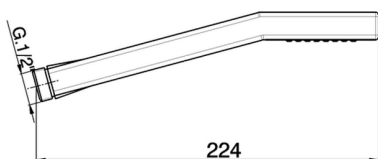

ABS Quad handshower SHOWER_SS014180

MODEL **SS014180**

ABS Quad handshower, one spray

AVAILABLE FINISHINGS

- **21** 21 Chrome
- **2B** 2B Polished Nickel
- **2F** 2F Brushed Nickel
- **40** 40 Matt Black
- **4Q** 4Q Matt White

CHARACTERISTICS

2024-12-04