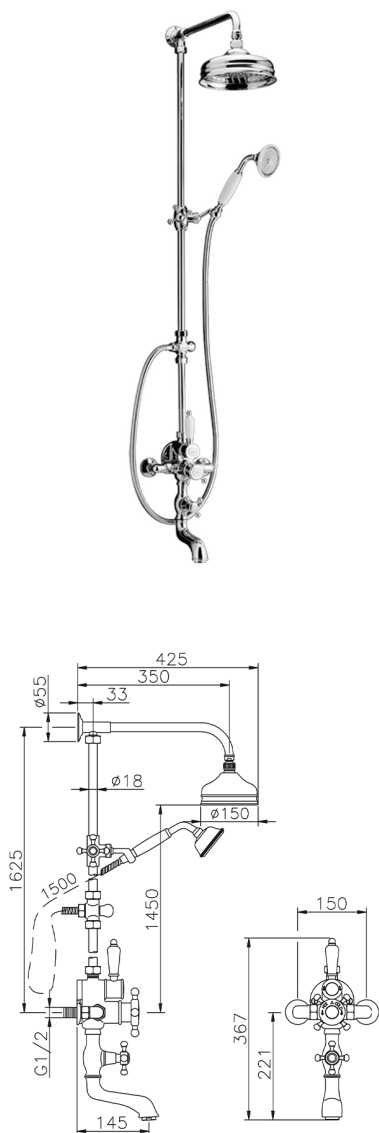

3-function Thermostatic shower set VICTORIAN_592.VT01H.

MODEL **592.VT01H.**

3-function Thermostatic shower set, 2-outlet diverter, not Adjustable Shower Column, 2 Stopvalves, sliding handshower bracket, 78 mm Brass Classic one spray handshower, 150 mm Brass round headshower, 150 cm Brass flexible hose

AVAILABLE FINISHINGS

-  **AC** AC Satin Brushed Nickel
-  **AG** AG Antique Gold
-  **BA** BA Old Bronze
-  **CR** CR Chrome
-  **2W** 2W Brushed Gold

CHARACTERISTICS

Cartridge Spare Parts **24.04A.PP**

8x20 Plus P Thermostatic Valve