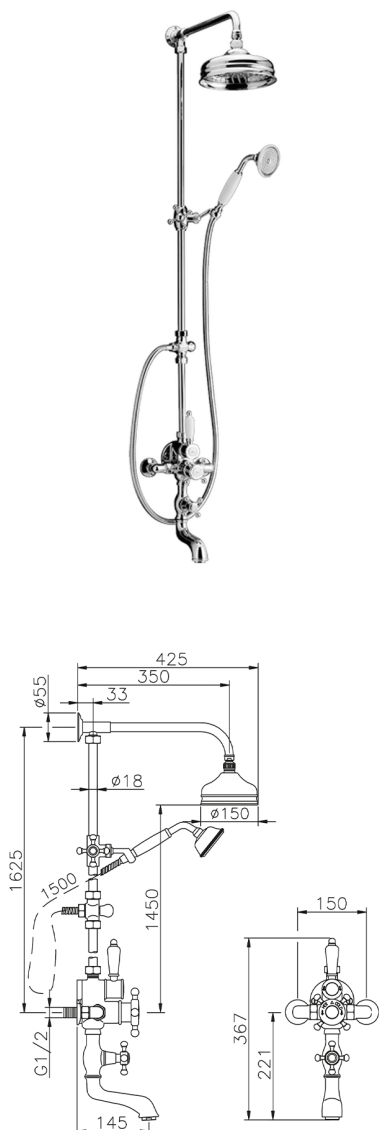

3-function Thermostatic shower set VICTORIAN_592.VT01H.

MODEL **592.VT01H.**

3-function Thermostatic shower set, 2-outlet diverter, not Adjustable Shower Column, 2 Stopvalves, sliding handshower bracket, 78 mm Brass Classic one spray handshower, 150 mm Brass round headshower, 150 cm Brass flexible hose

AVAILABLE FINISHINGS

-  **AC** AC Satin Brushed Nickel
-  **AG** AG Antique Gold
-  **BA** BA Old Bronze
-  **CR** CR Chrome
-  **2W** 2W Brushed Gold

CHARACTERISTICS

Cartridge Spare Parts **24.04A.PP**

8x20 Plus P Thermostatic Valve