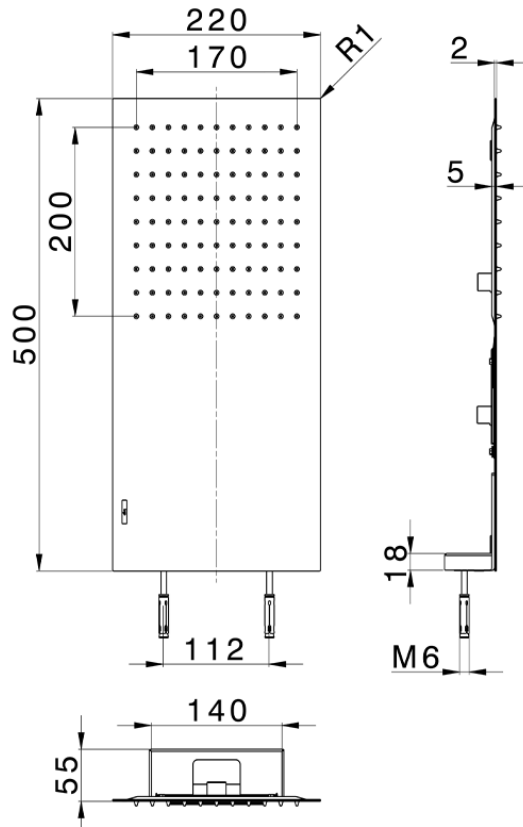

500x220 mm wall-mounted showerhead ZEN_ZS122120

ZS122120

<https://en.huberitalia.com/500x220-mm-wall-mounted-showerhead-zen-zs122120>

2026-04-05