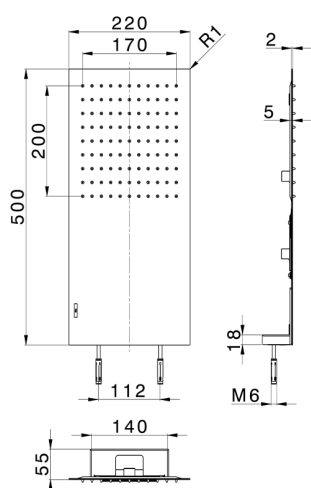

500x220 mm wall-mounted showerhead ZEN_ZS122120

MODEL **ZS122120**

500x220 mm wall-mounted showerhead, rain function, with patented safety valve, Stainless Steel AISI 304

AVAILABLE FINISHINGS

- **D1** D1 Brushed Inox
- **40** 40 Matt Black
- **4Q** 4Q Matt White
- **D2** D2 Polished Inox

CHARACTERISTICS

2026-06-13