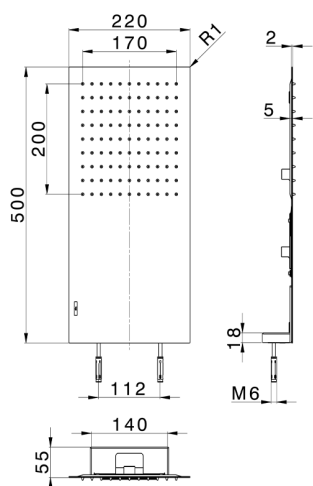

500x220 mm wall-mounted showerhead ZEN_ZS122120

MODEL **ZS122120**

500x220 mm wall-mounted showerhead, rain function, with patented safety valve, Stainless Steel AISI 304

AVAILABLE FINISHINGS

- **D1** D1 Brushed Inox
- **40** 40 Matt Black
- **4Q** 4Q Matt White
- **D2** D2 Polished Inox

CHARACTERISTICS

2026-04-05