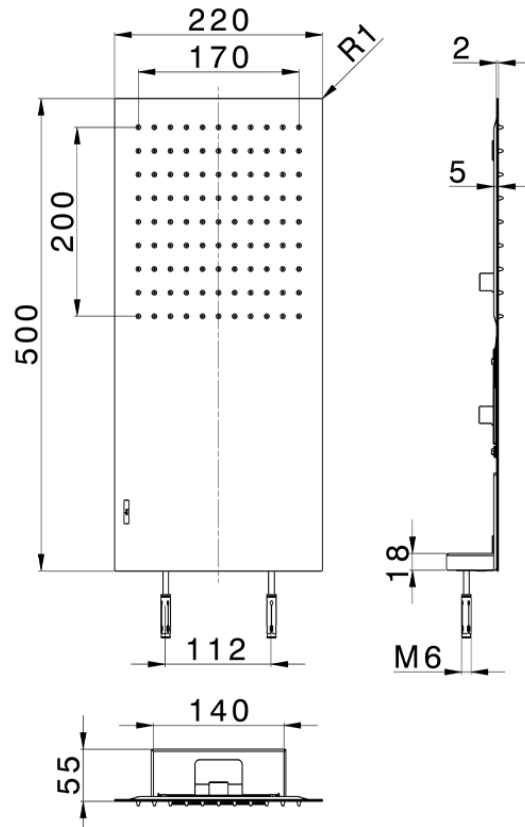

500x220 mm wall-mounted showerhead ZEN_ZS122120

ZS122120

<https://en.huberitalia.com/500x220-mm-wall-mounted-showerhead-zen-zs122120>

2026-04-07