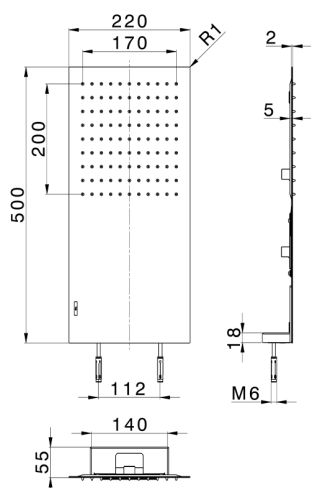

500x220 mm wall-mounted showerhead ZEN_ZS122120

MODEL **ZS122120**

500x220 mm wall-mounted showerhead, rain function, with patented safety valve, Stainless Steel AISI 304

AVAILABLE FINISHINGS

- **D1** D1 Brushed Inox
- **40** 40 Matt Black
- **4Q** 4Q Matt White
- **D2** D2 Polished Inox

CHARACTERISTICS

2026-04-05