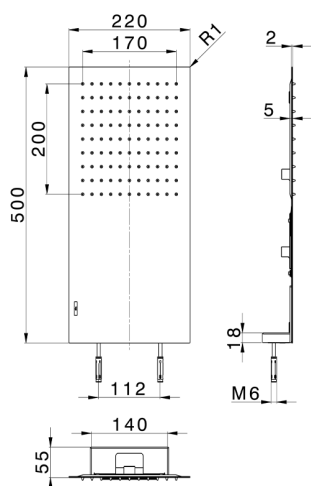

500x220 mm wall-mounted showerhead ZEN_ZS122120

MODEL **ZS122120**

500x220 mm wall-mounted showerhead, rain function, with patented safety valve, Stainless Steel AISI 304

AVAILABLE FINISHINGS

- **D1** D1 Brushed Inox
- **40** 40 Matt Black
- **4Q** 4Q Matt White
- **D2** D2 Polished Inox

CHARACTERISTICS

2026-05-15