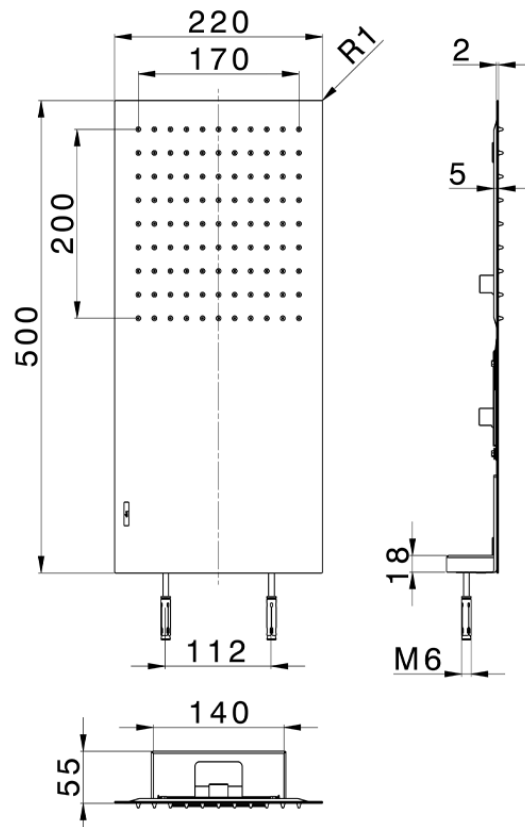

500x220 mm wall-mounted showerhead ZEN_ZS122120

ZS122120

<https://en.huberitalia.com/500x220-mm-wall-mounted-showerhead-zen-zs122120>

2026-04-08