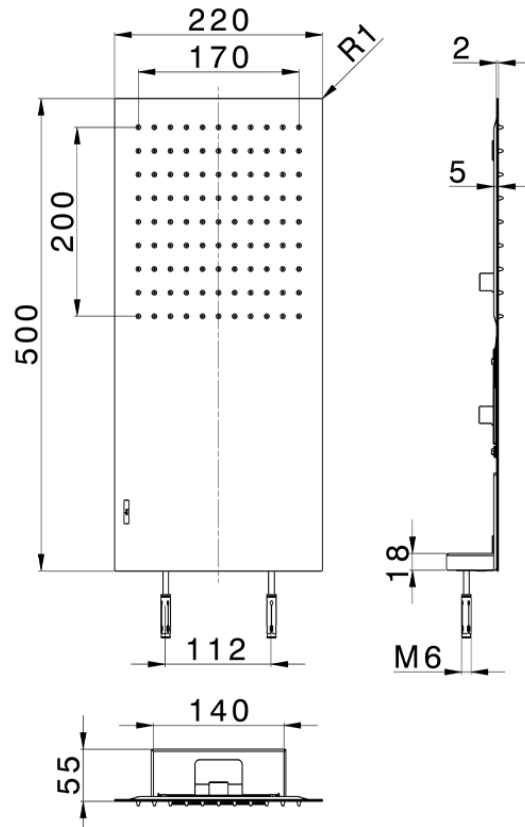

500x220 mm wall-mounted showerhead ZEN_ZS122120

ZS122120

<https://en.huberitalia.com/500x220-mm-wall-mounted-showerhead-zen-zs122120>

2026-04-06