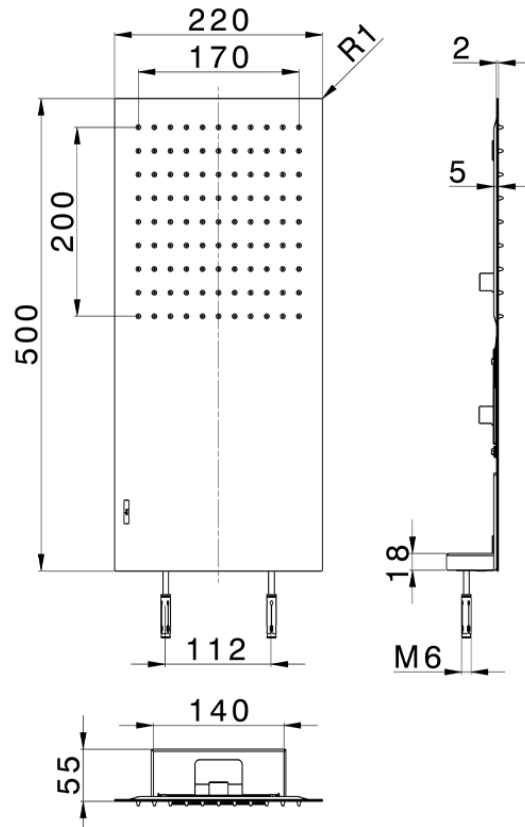

500x220 mm wall-mounted showerhead ZEN_ZS122120

ZS122120

<https://en.huberitalia.com/500x220-mm-wall-mounted-showerhead-zen-zs122120>

2026-06-13