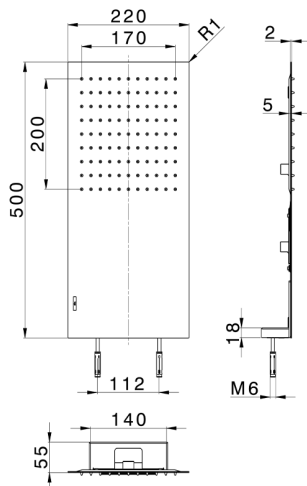

500x220 mm wall-mounted showerhead ZEN_ZS122120

MODEL **ZS122120**

500x220 mm wall-mounted showerhead, rain function, with patented safety valve, Stainless Steel AISI 304

AVAILABLE FINISHINGS

- **D1** D1 Brushed Inox
- **40** 40 Matt Black
- **4Q** 4Q Matt White
- **D2** D2 Polished Inox

CHARACTERISTICS

2026-05-15