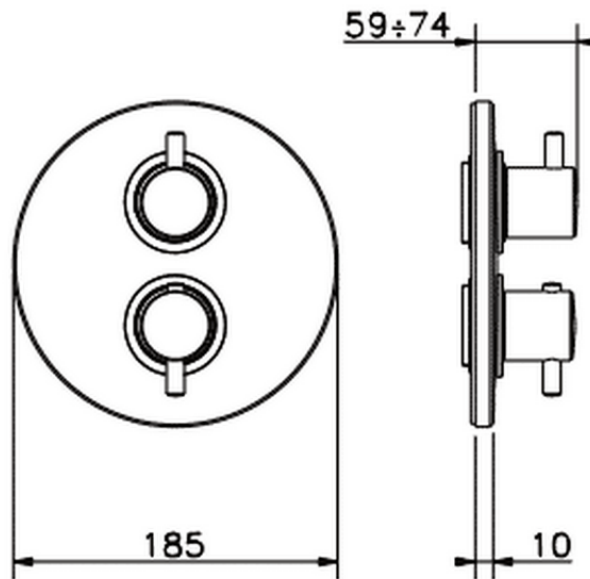

Exposed part for con.thermo.shower valve, 2-outlet TRATTO EVO_TV018100

TV018100

<https://en.huberitalia.com/exposed-part-for-con-thermo-shower-valve-2-outlet-tratto-evo-tv018100>

Piastra/Plate/Plaque/Platte/Placa

2-3mm: XX 25-40 YY 76-91

10 mm: XX 16-31 YY 65-80

ZB018101

<https://en.huberitalia.com/2-outlet-concealed-thermostatic-shower-valve-concealed-zb018101>

2024-12-18