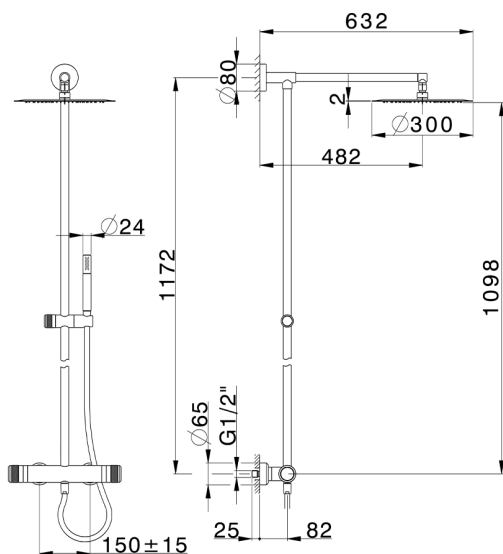

2-function Thermostatic shower set COLUMNS_CRC78050

MODEL **CRC78050**

2-function Thermostatic shower set, 2-outlet deviasop, not adjustable column, sliding handshower holder, Brass D.24mm minimalistic one spray handshower, D.300 mm INOX round showerhead, 150 cm SUPREME smooth flexible hose

AVAILABLE FINISHINGS

CHARACTERISTICS

Cartridge Spare Parts **22.04A.AR - ZZ97279004**

Argo 2 (long filter) Thermostatic Valve

DeviaStop

The Huber Devia Stop technology allows to adjust the water flow and to direct it to the selected output point (overhead soaker, hand shower, etc).