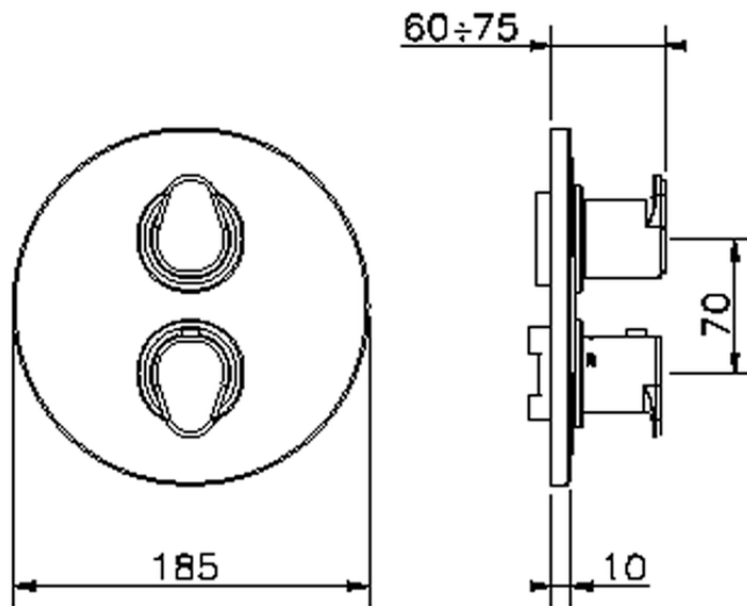

Exposed part for con.thermo.shower valve, 2-outlet H3_H3018100

H3018100

<https://en.huberitalia.com/exposed-part-for-con-thermo-shower-valve-2-outlet-h3-h3018100>

Piastra/Plate/Plaque/Platte/Placa

2-3mm: XX 25-40 YY 76-91

10 mm: XX 16-31 YY 65-80

ZB018101

<https://en.huberitalia.com/2-outlet-concealed-thermostatic-shower-valve-concealed-zb018101>

2026-04-29