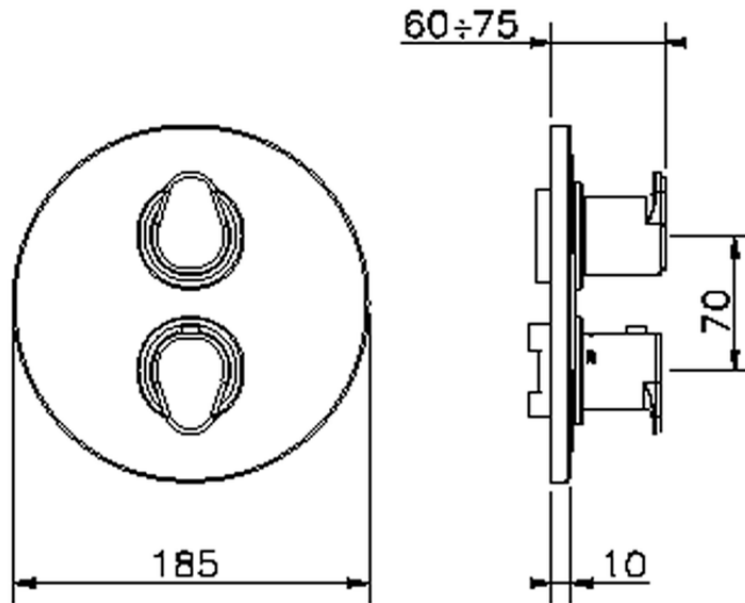

## Exposed part for con.thermo.shower valve, 2-outlet H3\_H3018100

H3018100

<https://en.huberitalia.com/exposed-part-for-con-thermo-shower-valve-2-outlet-h3-h3018100>

## Piastra/Plate/Plaque/Platte/Placa

2-3mm: XX 25-40 YY 76-91

10 mm: XX 16-31 YY 65-80

ZB018101

<https://en.huberitalia.com/2-outlet-concealed-thermostatic-shower-valve-concealed-zb018101>

2026-04-06