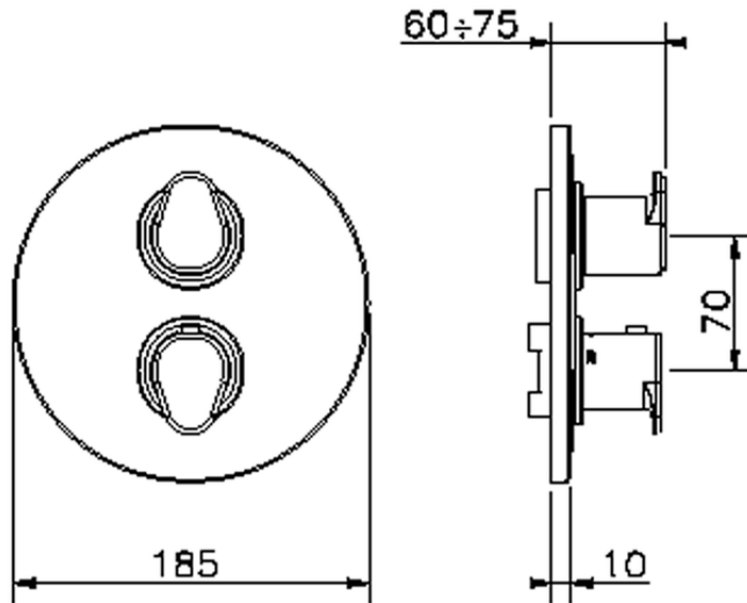

## Exposed part for con.thermo.shower valve, 2-outlet H3\_H3018100

H3018100

<https://en.huberitalia.com/exposed-part-for-con-thermo-shower-valve-2-outlet-h3-h3018100>

## Piastra/Plate/Plaque/Platte/Placa

2-3mm: XX 25-40 YY 76-91

10 mm: XX 16-31 YY 65-80

ZB018101

<https://en.huberitalia.com/2-outlet-concealed-thermostatic-shower-valve-concealed-zb018101>

2026-04-29