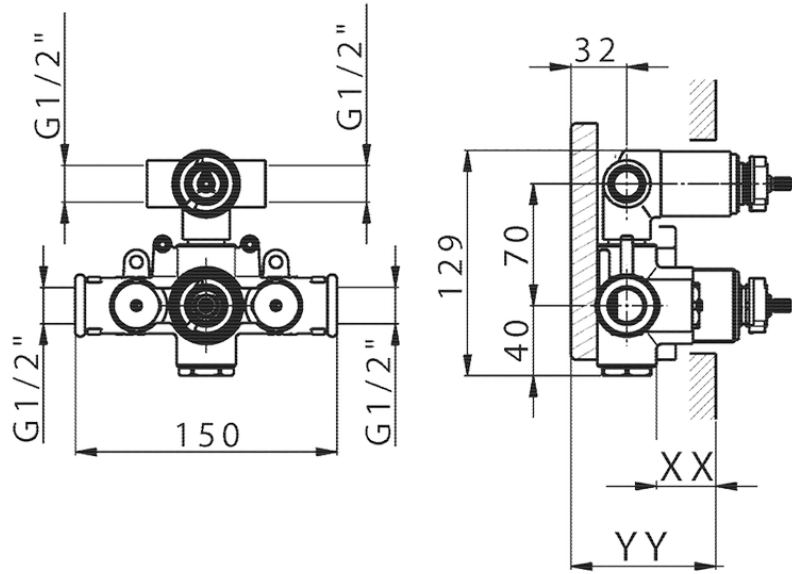

## Exposed part for con.thermo.shower valve, 2-outlet H3\_H3018100

H3018100

<https://en.huberitalia.com/exposed-part-for-con-thermo-shower-valve-2-outlet-h3-h3018100>

## Piastra/Plate/Plaque/Platte/Placa

2-3mm: XX 25-40 YY 76-91

10 mm: XX 16-31 YY 65-80

ZB018101

<https://en.huberitalia.com/2-outlet-concealed-thermostatic-shower-valve-concealed-zb018101>

2026-04-29