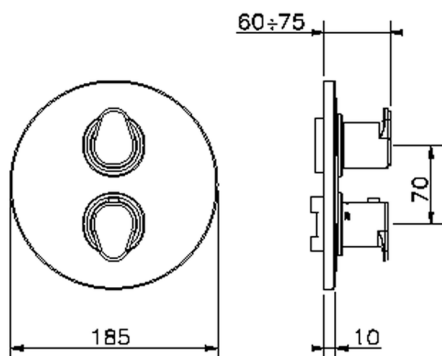

Exposed part for con.thermo.shower valve, 2-outlet H3_H3018100

MODEL **H3018100**

Exposed part for 2-outlet thermostatic mixer, with 2-outlet diverter, without concealed part, for item ZB018101

AVAILABLE FINISHINGS

- **21** 21 Chrome
- **2F** 2F Brushed Nickel
- **40** 40 Matt Black

CHARACTERISTICS

Installation **Concealed**
Required concealed parts **ZB018101**

Thermostatic

The Huber thermostatic is your personal water manager, helping you to handle, control and save water and energy.