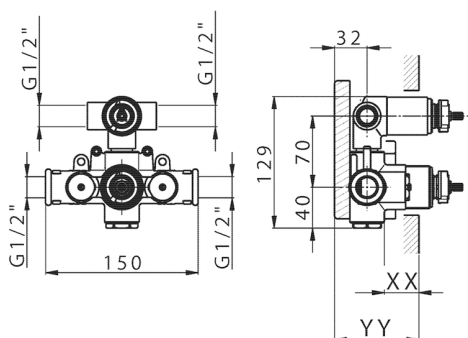

2-outlet Concealed thermostatic shower valve CONCEALED_ZB018101

MODEL **ZB018101**

2-outlet Concealed thermostatic mixer, with 2-outlet diverter, without trim kit

AVAILABLE FINISHINGS

04 04 Without finishing

CHARACTERISTICS

Installation **Concealed**

Cartridge Spare Parts **24.04A.PP**

8x20 Plus P Thermostatic Valve

Concealed **1**

Piastra/Plate/Plaque/Platte/Placa

2-3mm: XX 25-40 YY 76-91

10 mm: XX 16-31 YY 65-80