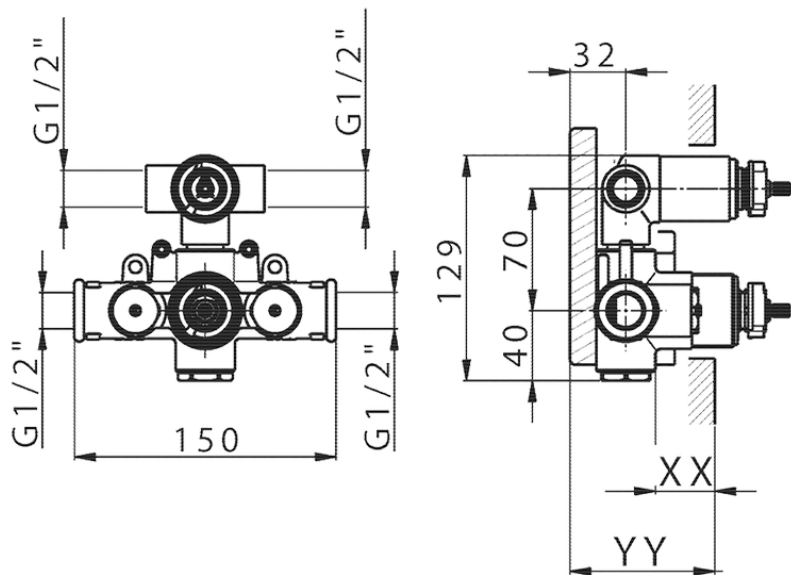

Exposed part for con.thermo.shower valve, 2-outlet H3_H3018100

H3018100

<https://en.huberitalia.com/exposed-part-for-con-thermo-shower-valve-2-outlet-h3-h3018100>

Piastra/Plate/Plaque/Platte/Placa

2-3mm: XX 25-40 YY 76-91

10 mm: XX 16-31 YY 65-80

ZB018101

<https://en.huberitalia.com/2-outlet-concealed-thermostatic-shower-valve-concealed-zb018101>

2026-06-25