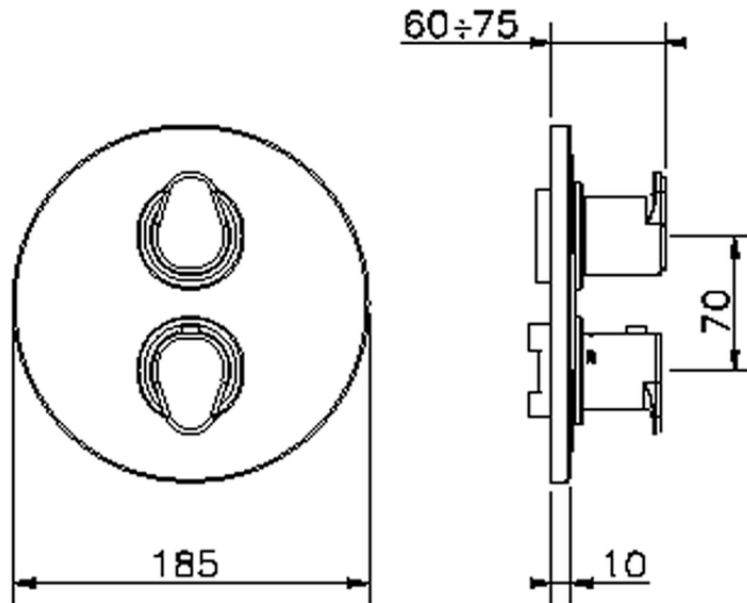

## Exposed part for con.thermo.shower valve, 2-outlet H3\_H3018100

H3018100

<https://en.huberitalia.com/exposed-part-for-con-thermo-shower-valve-2-outlet-h3-h3018100>

## Piastra/Plate/Plaque/Platte/Placa

2-3mm: XX 25-40 YY 76-91

10 mm: XX 16-31 YY 65-80

ZB018101

<https://en.huberitalia.com/2-outlet-concealed-thermostatic-shower-valve-concealed-zb018101>

2026-05-25