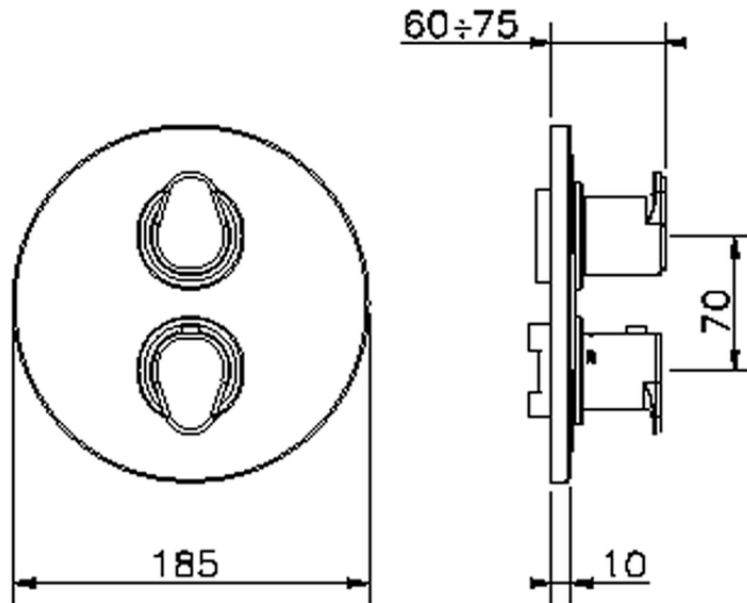

Exposed part for con.thermo.shower valve, 2-outlet H3_H3018100

H3018100

<https://en.huberitalia.com/exposed-part-for-con-thermo-shower-valve-2-outlet-h3-h3018100>

Piastra/Plate/Plaque/Platte/Placa

2-3mm: XX 25-40 YY 76-91

10 mm: XX 16-31 YY 65-80

ZB018101

<https://en.huberitalia.com/2-outlet-concealed-thermostatic-shower-valve-concealed-zb018101>

2026-06-25