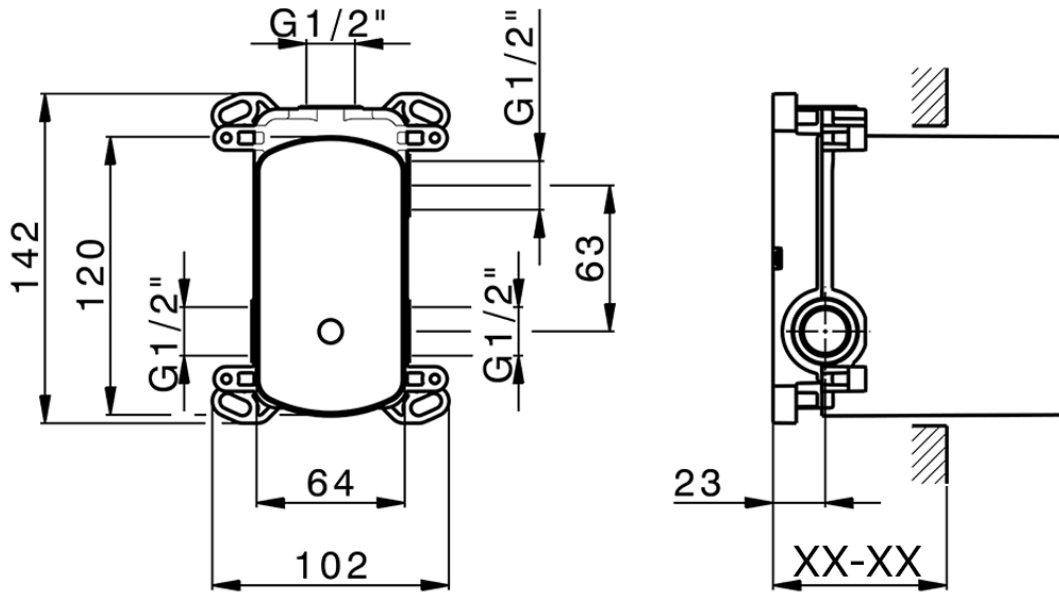

Exposed part for concealed 2-outlet mixer DADO_DD002300

DD002300

<https://en.huberitalia.com/exposed-part-for-concealed-2-outlet-mixer-dado-dd002300>

Piastra/Plate/Plaque/Platte/Placa

2-3mm: XX 65-85

10mm: XX 60-80