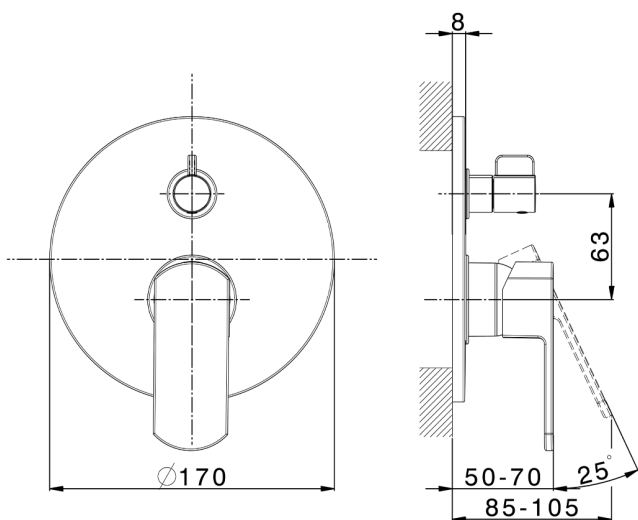

Exposed part for concealed 2-outlet mixer DADO_DD002300

MODEL **DD002300**

Exposed part for concealed 2-outlet mixer, 2-Way rotating diverter, without concealed part, for item Easy-Box ZB000230

AVAILABLE FINISHINGS

-  **21** 21 Chrome
-  **2B** 2B Polished Nickel
-  **2F** 2F Brushed Nickel
-  **40** 40 Matt Black
-  **4Q** 4Q Matt White

CHARACTERISTICS

Installation **Concealed**
 Required concealed parts **ZB000230**

Concealed single lever bath-shower mixer Easy-Box CONCEALED_ZB000230

MODEL **ZB000230**

Concealed single lever bath-shower mixer Easy-Box, 2-Way rotating diverter, without trim kit, with protection guard box

AVAILABLE FINISHINGS

04 04 Without finishing

CHARACTERISTICS

Concealed **1**
 Cartridge Spare Parts **ZZ92909000**
35 mm Cartridge

Piastra/Plate/Plaque/Platte/Placa

2-3mm: XX 65-85

10mm: XX 60-80

2024-12-22