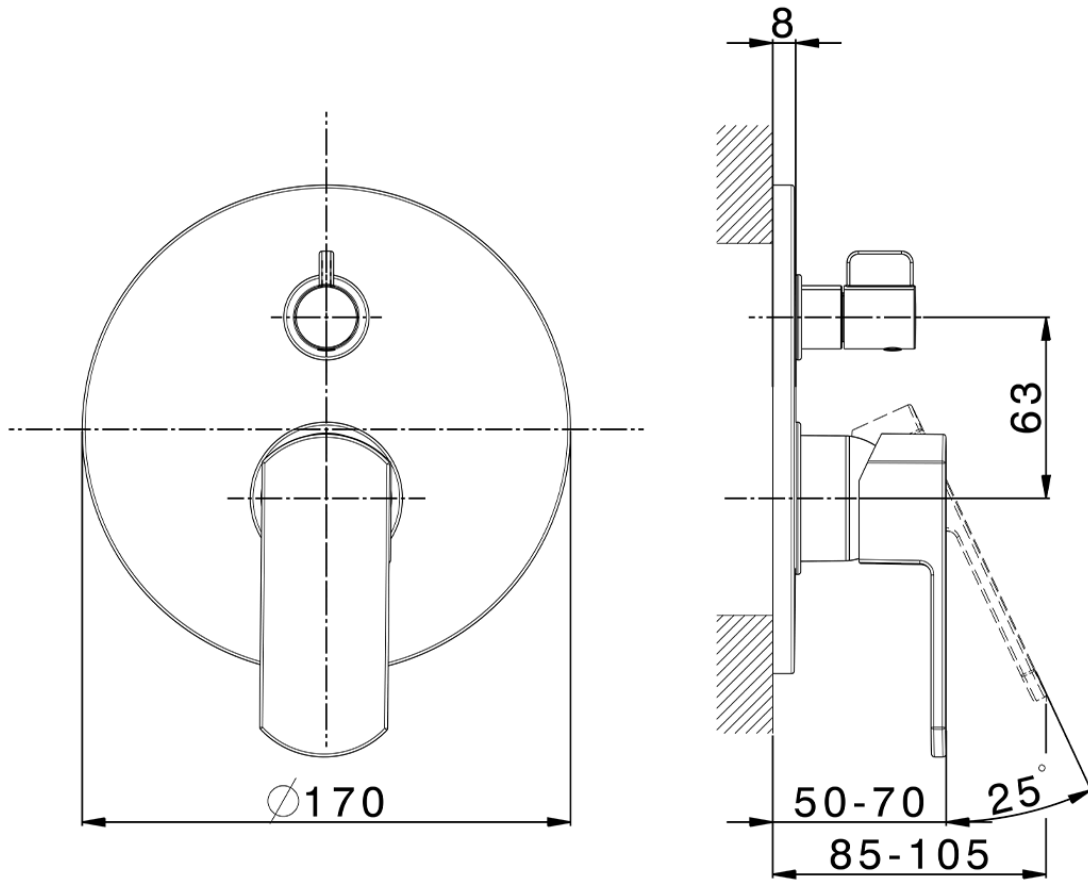

Exposed part for concealed 2-outlet mixer DADO\_DD002300

DD002300

<https://en.huberitalia.com/exposed-part-for-concealed-2-outlet-mixer-dado-dd002300>

Piastra/Plate/Plaque/Platte/Placa

2-3mm: XX 65-85

10mm: XX 60-80