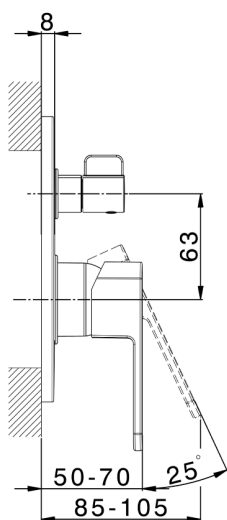

Exposed part for concealed 2-outlet mixer DADO_DD002300

MODEL **DD002300**

Exposed part for concealed 2-outlet mixer, 2-Way rotating diverter, without concealed part, for item Easy-Box ZB000230

AVAILABLE FINISHINGS

-  **21** 21 Chrome
-  **2B** 2B Polished Nickel
-  **2F** 2F Brushed Nickel
-  **40** 40 Matt Black
-  **4Q** 4Q Matt White

CHARACTERISTICS

Installation **Concealed**
 Required concealed parts **ZB000230**

Concealed single lever bath-shower mixer Easy-Box CONCEALED_ZB000230

MODEL **ZB000230**

Concealed single lever bath-shower mixer Easy-Box, 2-Way rotating diverter, without trim kit, with protection guard box

AVAILABLE FINISHINGS

04 04 Without finishing

CHARACTERISTICS

Concealed **1**
 Cartridge Spare Parts **ZZ92909000**
35 mm Cartridge

Piastra/Plate/Plaque/Platte/Placa

2-3mm: XX 65-85

10mm: XX 60-80

2025-01-05