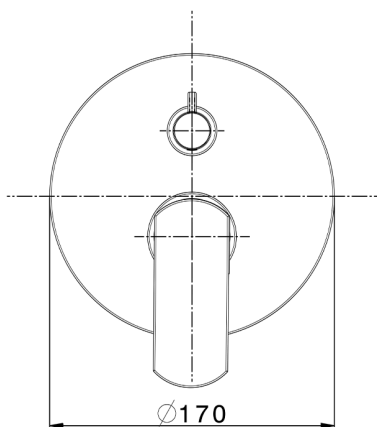

Exposed part for concealed 2-outlet mixer DADO_DD002300

MODEL **DD002300**

Exposed part for concealed 2-outlet mixer, 2-Way rotating diverter, without concealed part, for item Easy-Box ZB000230

AVAILABLE FINISHINGS

-  **21** 21 Chrome
-  **2B** 2B Polished Nickel
-  **2F** 2F Brushed Nickel
-  **40** 40 Matt Black
-  **4Q** 4Q Matt White

CHARACTERISTICS

Installation **Concealed**
 Required concealed parts **ZB000230**

Concealed single lever bath-shower mixer Easy-Box CONCEALED_ZB000230

MODEL **ZB000230**

Concealed single lever bath-shower mixer Easy-Box, 2-Way rotating diverter, without trim kit, with protection guard box

AVAILABLE FINISHINGS

04 04 Without finishing

CHARACTERISTICS

Concealed **1**
 Cartridge Spare Parts **ZZ92909000**
35 mm Cartridge

Piastra/Plate/Plaque/Platte/Placa

2-3mm: XX 65-85

10mm: XX 60-80

2025-01-05