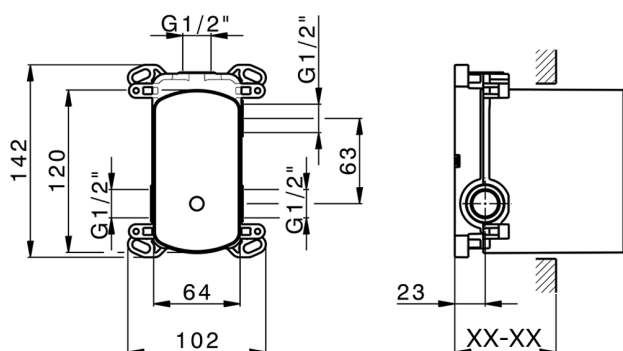

Concealed single lever bath-shower mixer Easy-Box CONCEALED_ZB000230

MODEL **ZB000230**

Concealed single lever bath-shower mixer Easy-Box, 2-Way rotating diverter, without trim kit, with protection guard box

AVAILABLE FINISHINGS

04 04 Without finishing

CHARACTERISTICS

Concealed **1**
 Cartridge Spare Parts **ZZ92909000**
35 mm Cartridge

Piastra/Plate/Plaque/Platte/Placa

2-3mm: XX 65-85

10mm: XX 60-80

2025-01-05