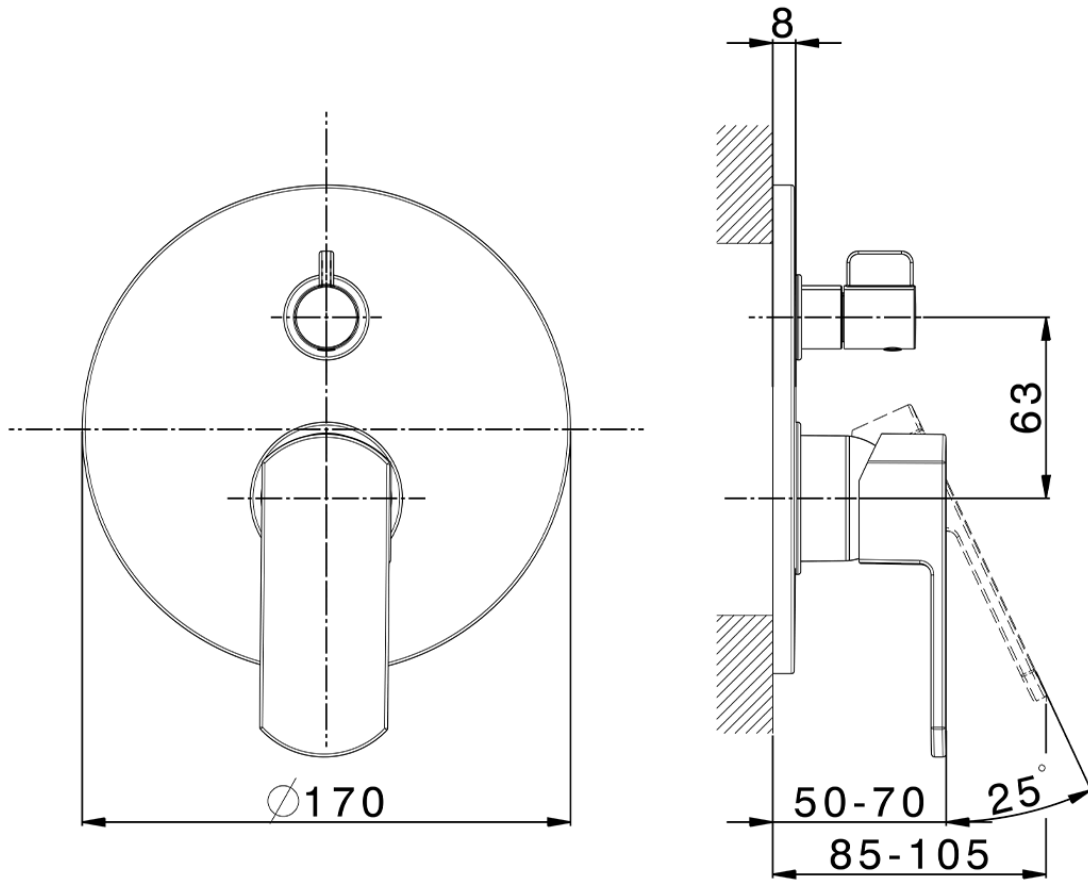

## Exposed part for concealed 2-outlet mixer DADO\_DD002300

DD002300

<https://en.huberitalia.com/exposed-part-for-concealed-2-outlet-mixer-dado-dd002300>

Piastra/Plate/Plaque/Platte/Placa

2-3mm: XX 65-85

10mm: XX 60-80