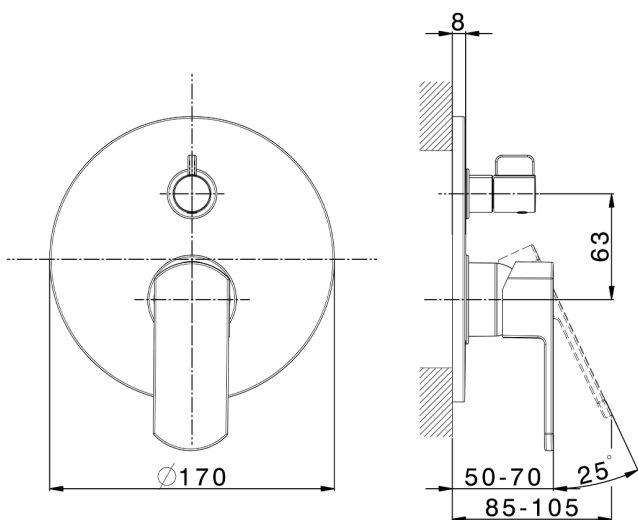

Exposed part for concealed 2-outlet mixer DADO_DD002300

MODEL **DD002300**

Exposed part for concealed 2-outlet mixer, 2-Way rotating diverter, without concealed part, for item Easy-Box ZB000230

AVAILABLE FINISHINGS

-  **21** 21 Chrome
-  **2B** 2B Polished Nickel
-  **2F** 2F Brushed Nickel
-  **40** 40 Matt Black
-  **4Q** 4Q Matt White

CHARACTERISTICS

Installation **Concealed**
 Required concealed parts **ZB000230**

Concealed single lever bath-shower mixer Easy-Box CONCEALED_ZB000230

MODEL **ZB000230**

Concealed single lever bath-shower mixer Easy-Box, 2-Way rotating diverter, without trim kit, with protection guard box

AVAILABLE FINISHINGS

04 04 Without finishing

CHARACTERISTICS

Concealed **1**
 Cartridge Spare Parts **ZZ92909000**
35 mm Cartridge

Piastra/Plate/Plaque/Platte/Placa

2-3mm: XX 65-85

10mm: XX 60-80

2024-12-04