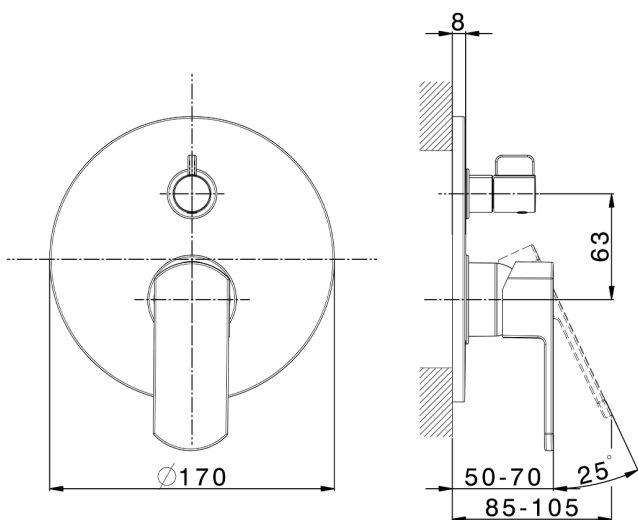

Exposed part for concealed 2-outlet mixer DADO_DD002300

MODEL **DD002300**

Exposed part for concealed 2-outlet mixer, 2-Way rotating diverter, without concealed part, for item Easy-Box ZB000230

AVAILABLE FINISHINGS

-  **21** 21 Chrome
-  **2B** 2B Polished Nickel
-  **2F** 2F Brushed Nickel
-  **40** 40 Matt Black
-  **4Q** 4Q Matt White

CHARACTERISTICS

Installation **Concealed**
 Required concealed parts **ZB000230**

Concealed single lever bath-shower mixer Easy-Box CONCEALED_ZB000230

MODEL **ZB000230**

Concealed single lever bath-shower mixer Easy-Box, 2-Way rotating diverter, without trim kit, with protection guard box

AVAILABLE FINISHINGS

04 04 Without finishing

CHARACTERISTICS

Concealed **1**
 Cartridge Spare Parts **ZZ92909000**
35 mm Cartridge

Piastra/Plate/Plaque/Platte/Placa

2-3mm: XX 65-85

10mm: XX 60-80

2025-01-07