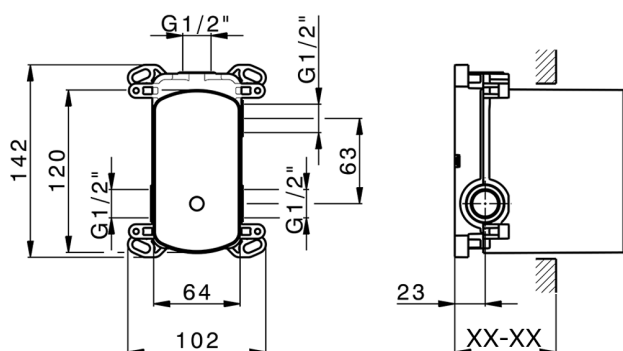

Concealed single lever bath-shower mixer Easy-Box CONCEALED_ZB000230

MODEL **ZB000230**

Concealed single lever bath-shower mixer Easy-Box, 2-Way rotating diverter, without trim kit, with protection guard box

AVAILABLE FINISHINGS

04 04 Without finishing

CHARACTERISTICS

Concealed **1**
 Cartridge Spare Parts **ZZ92909000**
35 mm Cartridge

Piastra/Plate/Plaque/Platte/Placa

2-3mm: XX 65-85

10mm: XX 60-80

2025-01-07