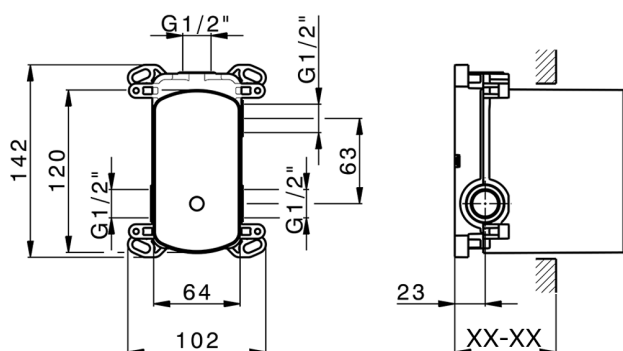

Concealed single lever bath-shower mixer Easy-Box CONCEALED_ZB000230

MODEL **ZB000230**

Concealed single lever bath-shower mixer Easy-Box, 2-Way rotating diverter, without trim kit, with protection guard box

AVAILABLE FINISHINGS

04 04 Without finishing

CHARACTERISTICS

Concealed **1**
 Cartridge Spare Parts **ZZ92909000**
35 mm Cartridge

Piastra/Plate/Plaque/Platte/Placa

2-3mm: XX 65-85

10mm: XX 60-80

2024-12-04