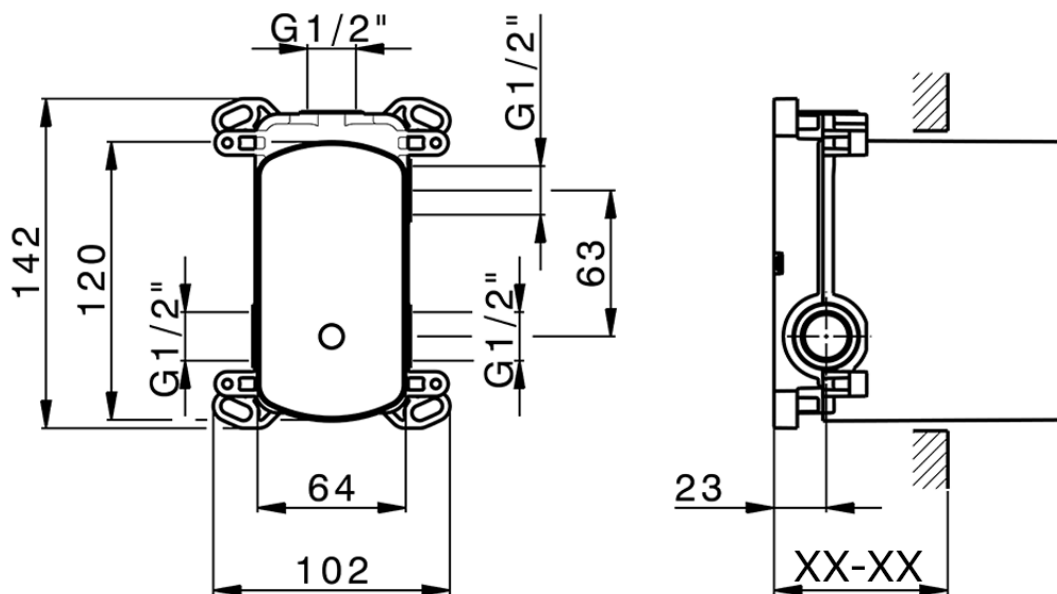

Exposed part for concealed 2-outlet mixer DADO_DD002300

DD002300

<https://en.huberitalia.com/exposed-part-for-concealed-2-outlet-mixer-dado-dd002300>

Piastra/Plate/Plaque/Platte/Placa

2-3mm: XX 65-85

10mm: XX 60-80