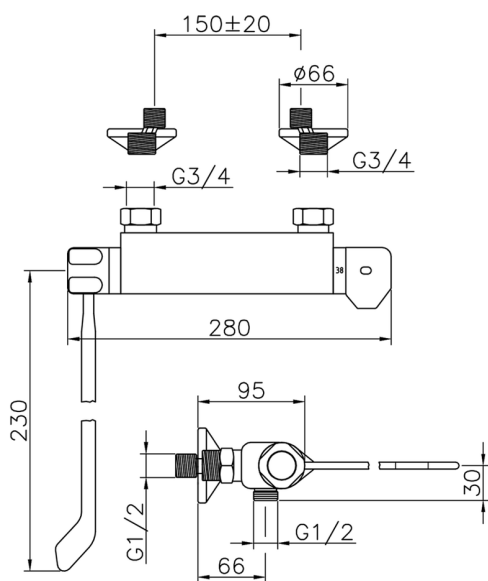

## Thermostatic shower mixer CLINIC&TECHNICAL\_CLT01030

MODEL **CLT01030**

Thermostatic shower mixer, without shower set, 1/2" M flexible connection, with long lever

AVAILABLE FINISHINGS

**21** 21 Chrome

CHARACTERISTICS

Cartridge Spare Parts **24.04A.PP**

**8x20 Plus P Thermostatic Valve**