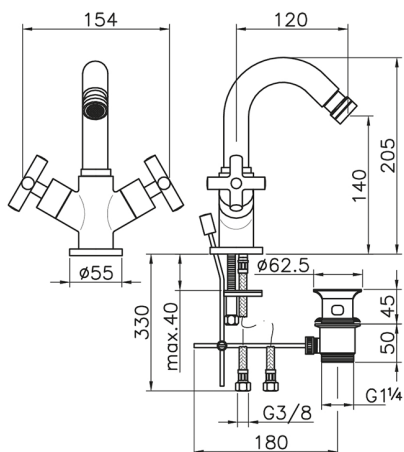

Bidet mixer SUITE_SU000550

MODEL **SU000550**

Bidet mixer, with 1"1/4 automatic pop up waste, G.3/8" stainless steel flexible hoses

AVAILABLE FINISHINGS

-  **21** 21 Chrome
-  **40** 40 Matt Black
-  **2F** 2F Brushed Nickel
-  **2W** 2W Brushed Gold