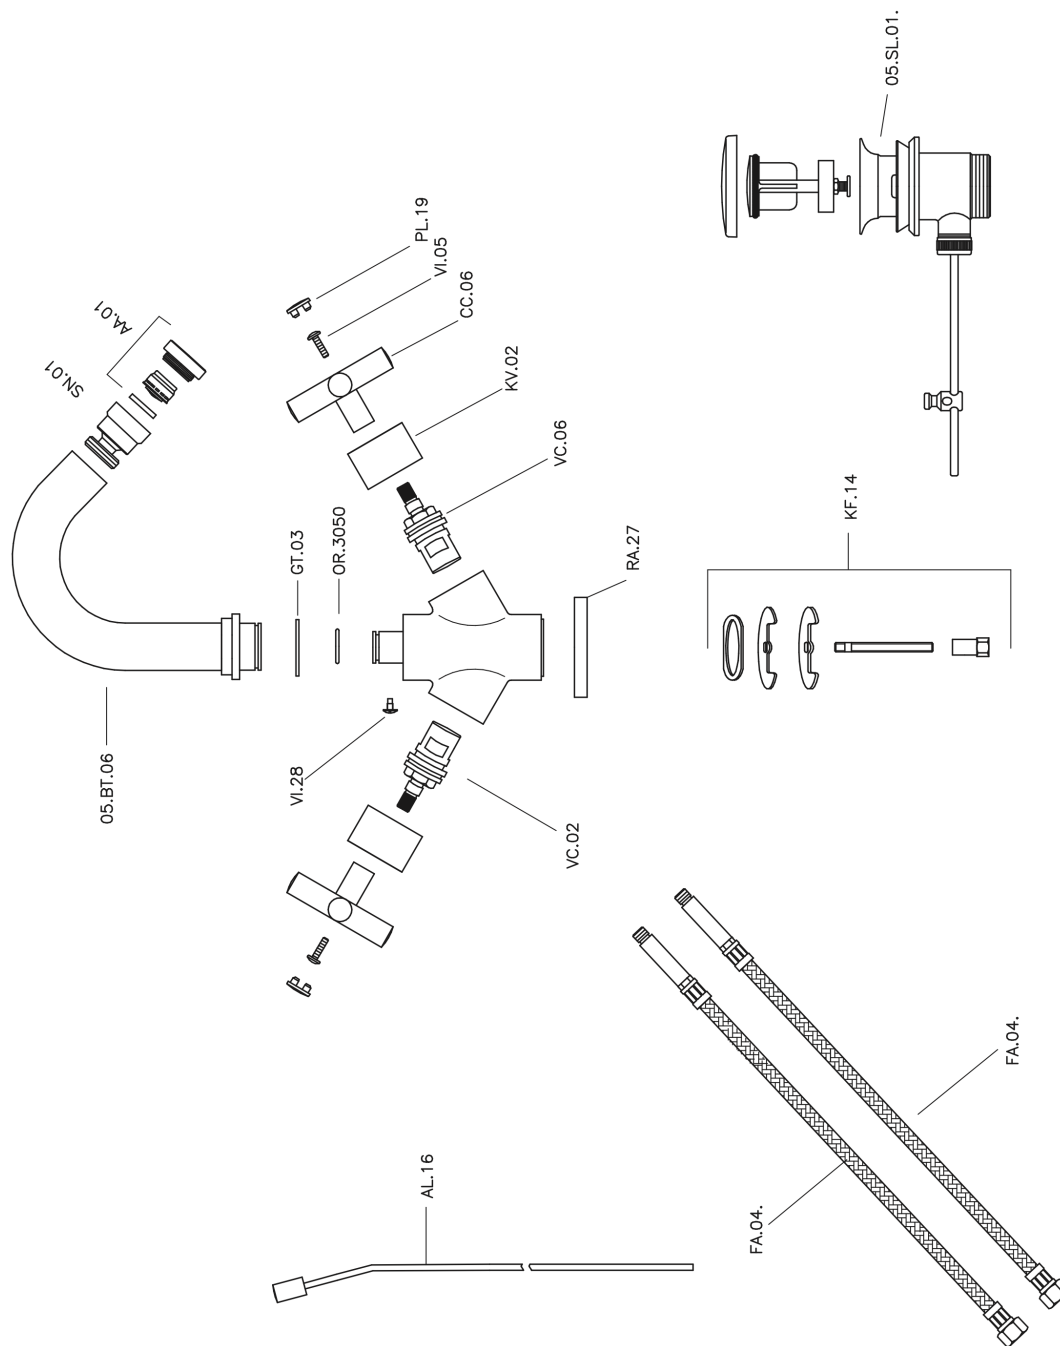

Bidet mixer SUITE_SU000550

MODEL **SU000550**

Bidet mixer, with 1"1/4 automatic pop up waste, G.3/8" stainless steel flexible hoses

AVAILABLE FINISHINGS

-  **21** 21 Chrome
-  **40** 40 Matt Black
-  **2F** 2F Brushed Nickel
-  **2W** 2W Brushed Gold

CHARACTERISTICS

Bidet mixer SUITE_SU000550

SU000550

<https://en.huberitalia.com/bidet-mixer-suite-su000550>

2026-04-08