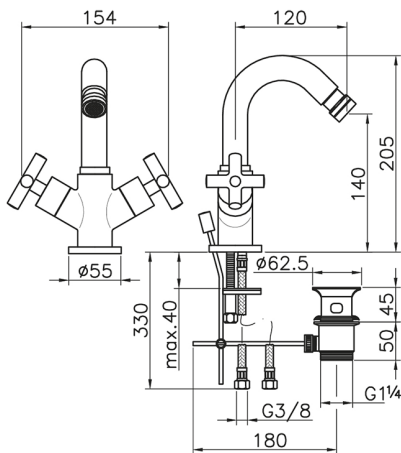

Bidet mixer SUITE_SU000550

MODEL **SU000550**

Bidet mixer, with 1"1/4 automatic pop up waste, G.3/8" stainless steel flexible hoses

AVAILABLE FINISHINGS

-  **21** 21 Chrome
-  **40** 40 Matt Black
-  **2F** 2F Brushed Nickel
-  **2W** 2W Brushed Gold

CHARACTERISTICS

Bidet mixer SUITE_SU000550

SU000550

<https://en.huberitalia.com/bidet-mixer-suite-su000550>

2026-04-08