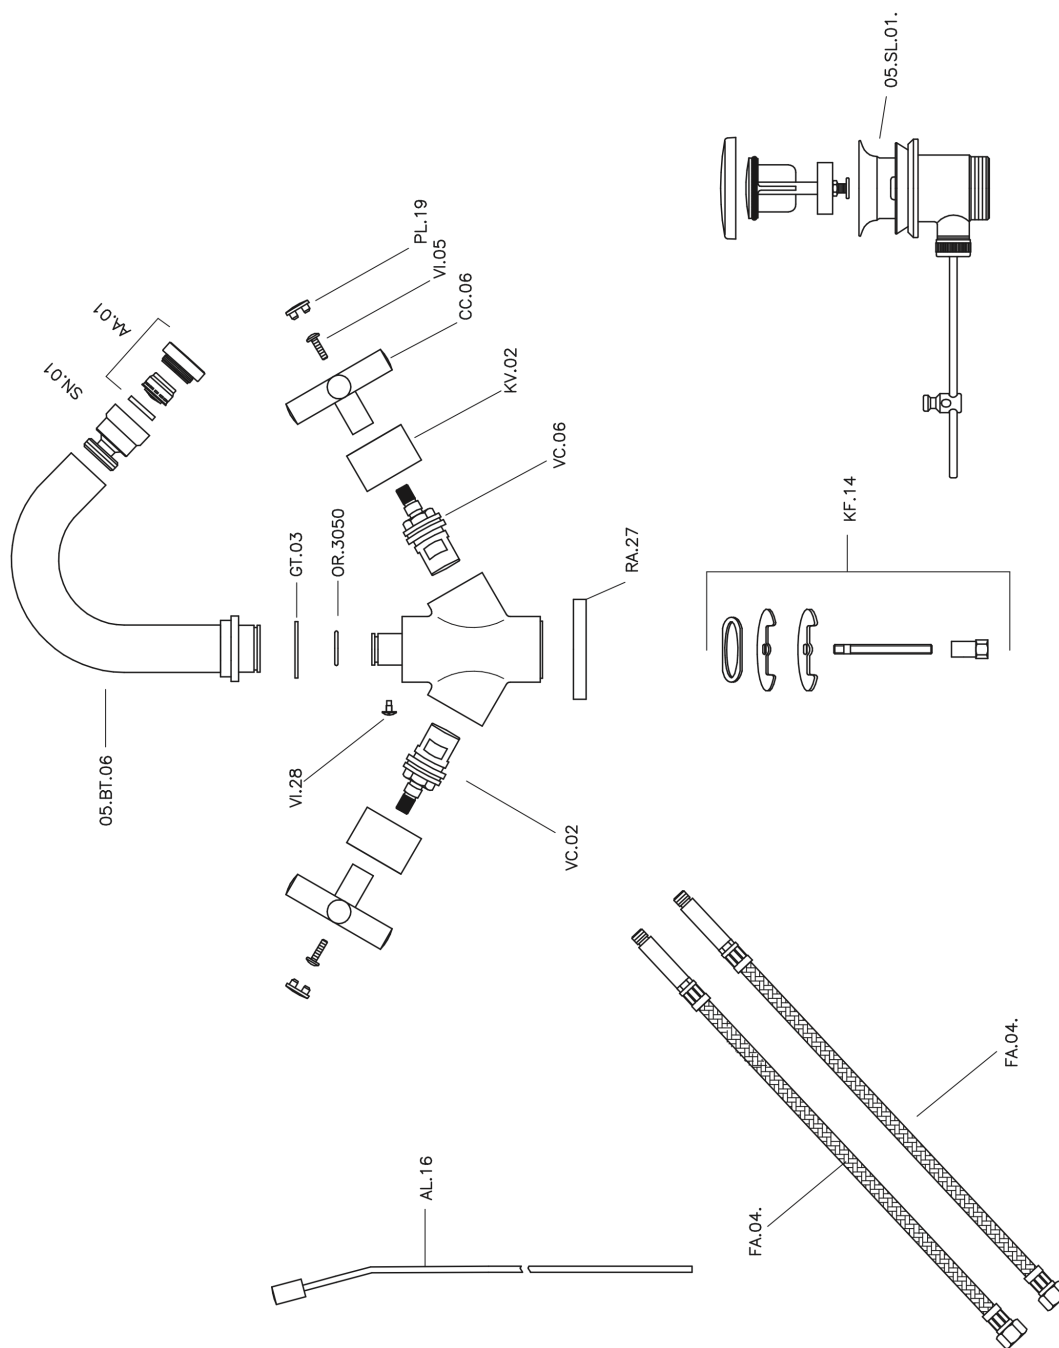

Bidet mixer SUITE_SU000550

MODEL **SU000550**

Bidet mixer, with 1"1/4 automatic pop up waste, G.3/8" stainless steel flexible hoses

AVAILABLE FINISHINGS

-  **21** 21 Chrome
-  **40** 40 Matt Black
-  **2F** 2F Brushed Nickel
-  **2W** 2W Brushed Gold

CHARACTERISTICS

Bidet mixer SUITE_SU000550

SU000550

<https://en.huberitalia.com/bidet-mixer-suite-su000550>

2026-05-02