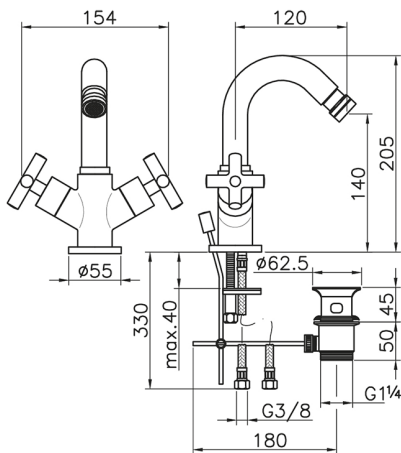

Bidet mixer SUITE_SU000550

MODEL **SU000550**

Bidet mixer, with 1"1/4 automatic pop up waste, G.3/8" stainless steel flexible hoses

AVAILABLE FINISHINGS

-  **21** 21 Chrome
-  **40** 40 Matt Black
-  **2F** 2F Brushed Nickel
-  **2W** 2W Brushed Gold

CHARACTERISTICS

Bidet mixer SUITE_SU000550

SU000550

<https://en.huberitalia.com/bidet-mixer-suite-su000550>

2026-05-02