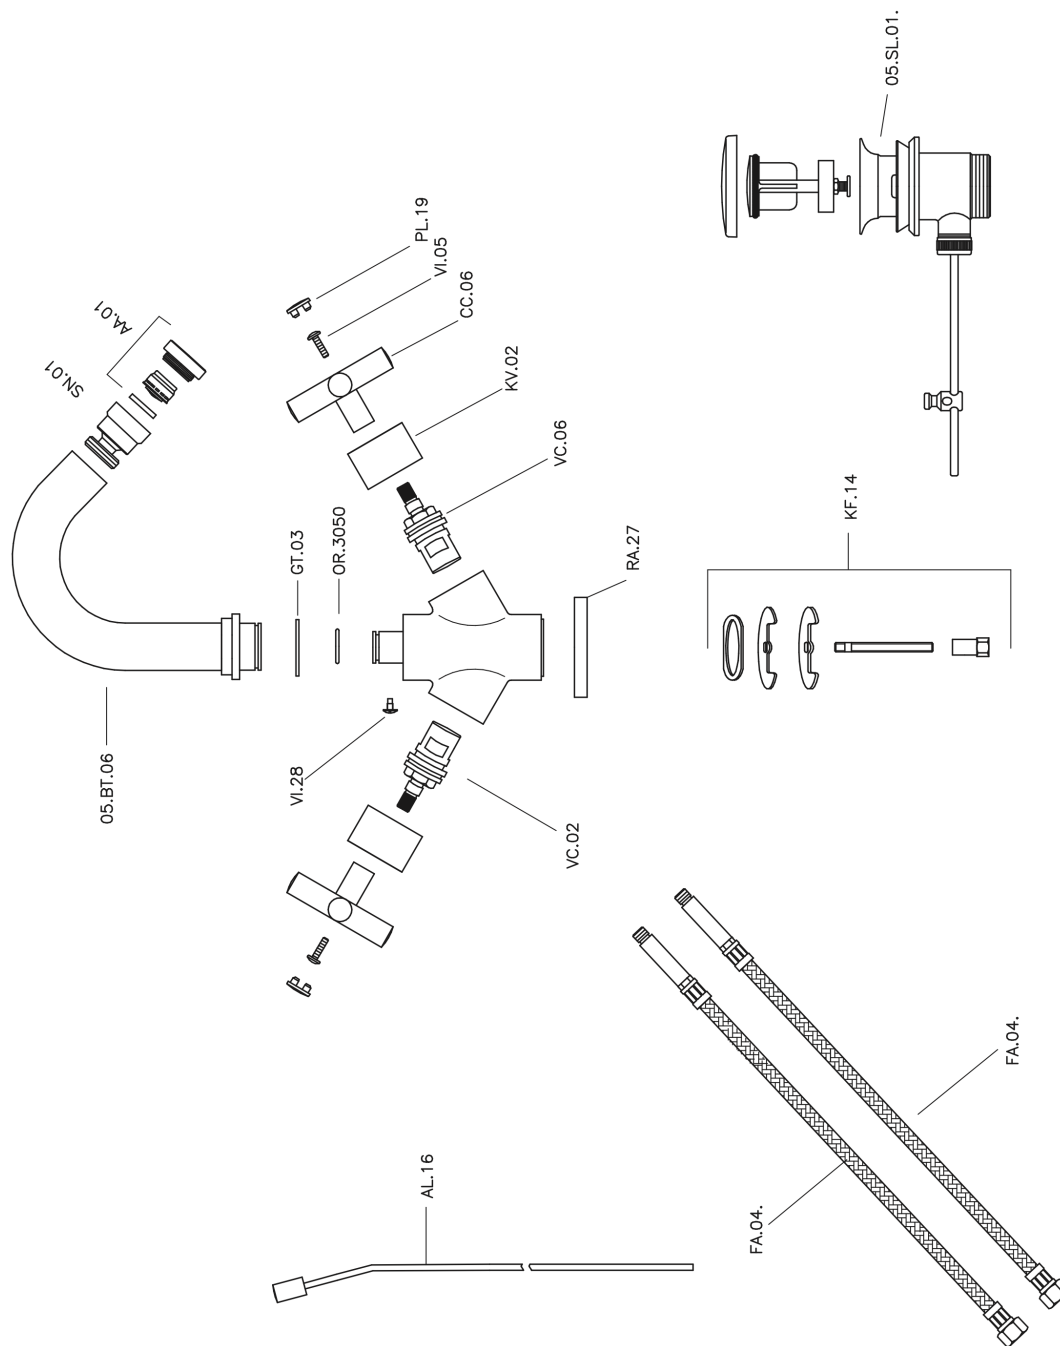

Bidet mixer SUITE_SU000550

MODEL **SU000550**

Bidet mixer, with 1"1/4 automatic pop up waste, G.3/8" stainless steel flexible hoses

AVAILABLE FINISHINGS

-  **21** 21 Chrome
-  **40** 40 Matt Black
-  **2F** 2F Brushed Nickel
-  **2W** 2W Brushed Gold

CHARACTERISTICS

Bidet mixer SUITE_SU000550

SU000550

<https://en.huberitalia.com/bidet-mixer-suite-su000550>

2026-06-13