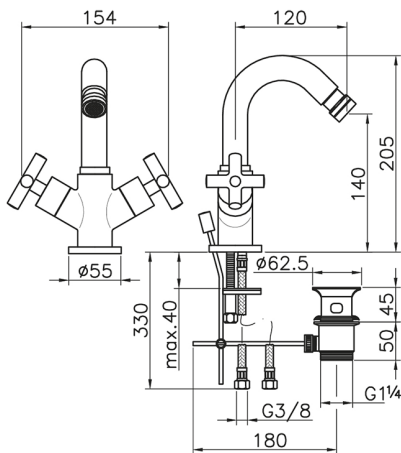

Bidet mixer SUITE_SU000550

MODEL **SU000550**

Bidet mixer, with 1"1/4 automatic pop up waste, G.3/8" stainless steel flexible hoses

AVAILABLE FINISHINGS

-  **21** 21 Chrome
-  **40** 40 Matt Black
-  **2F** 2F Brushed Nickel
-  **2W** 2W Brushed Gold

CHARACTERISTICS

Bidet mixer SUITE_SU000550

SU000550

<https://en.huberitalia.com/bidet-mixer-suite-su000550>

2026-06-13