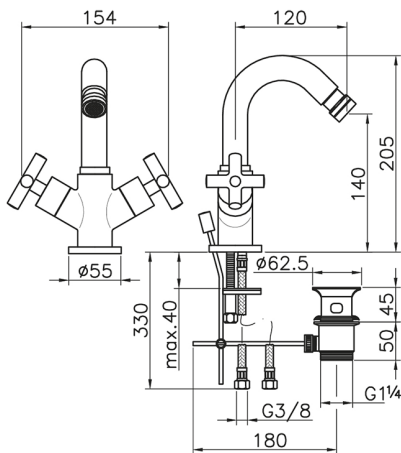

Bidet mixer SUITE_SU000550

MODEL **SU000550**

Bidet mixer, with 1"1/4 automatic pop up waste, G.3/8" stainless steel flexible hoses

AVAILABLE FINISHINGS

-  **21** 21 Chrome
-  **40** 40 Matt Black
-  **2F** 2F Brushed Nickel
-  **2W** 2W Brushed Gold

CHARACTERISTICS

Bidet mixer SUITE_SU000550

SU000550

<https://en.huberitalia.com/bidet-mixer-suite-su000550>

2026-06-22