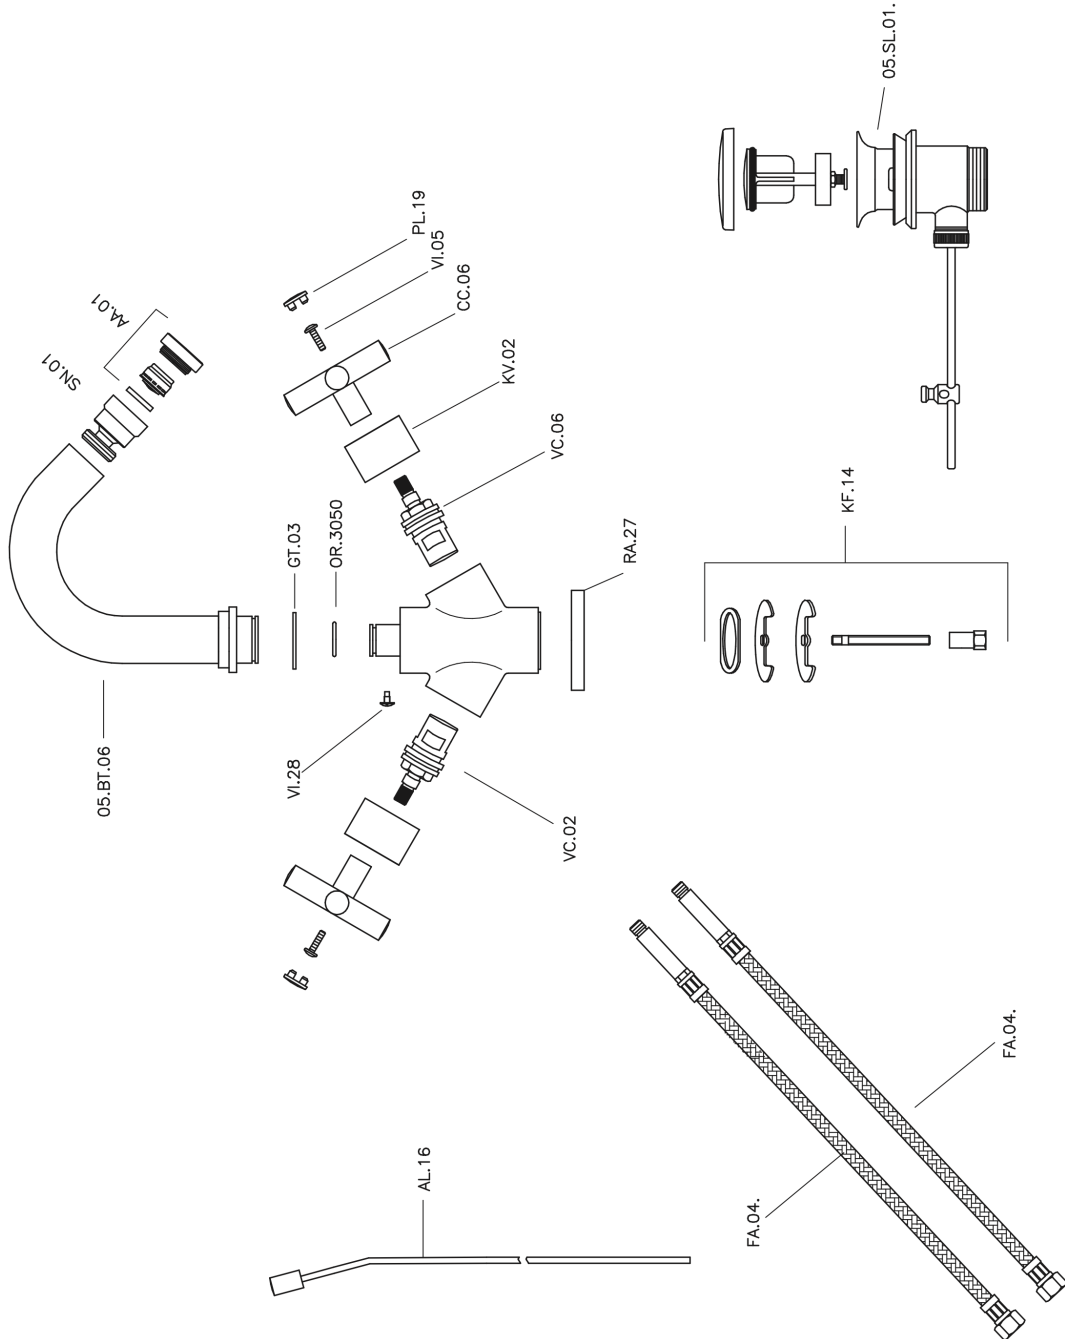

Bidet mixer SUITE_SU000550

MODEL **SU000550**

Bidet mixer, with 1"1/4 automatic pop up waste, G.3/8" stainless steel flexible hoses

AVAILABLE FINISHINGS

-  **21** 21 Chrome
-  **40** 40 Matt Black
-  **2F** 2F Brushed Nickel
-  **2W** 2W Brushed Gold

CHARACTERISTICS

Bidet mixer SUITE_SU000550

SU000550

<https://en.huberitalia.com/bidet-mixer-suite-su000550>

2026-06-22