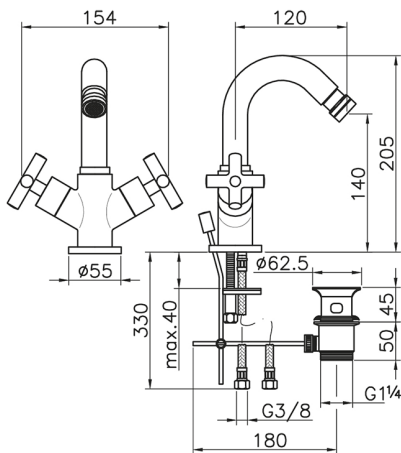

Bidet mixer SUITE_SU000550

MODEL **SU000550**

Bidet mixer, with 1"1/4 automatic pop up waste, G.3/8" stainless steel flexible hoses

AVAILABLE FINISHINGS

-  **21** 21 Chrome
-  **40** 40 Matt Black
-  **2F** 2F Brushed Nickel
-  **2W** 2W Brushed Gold