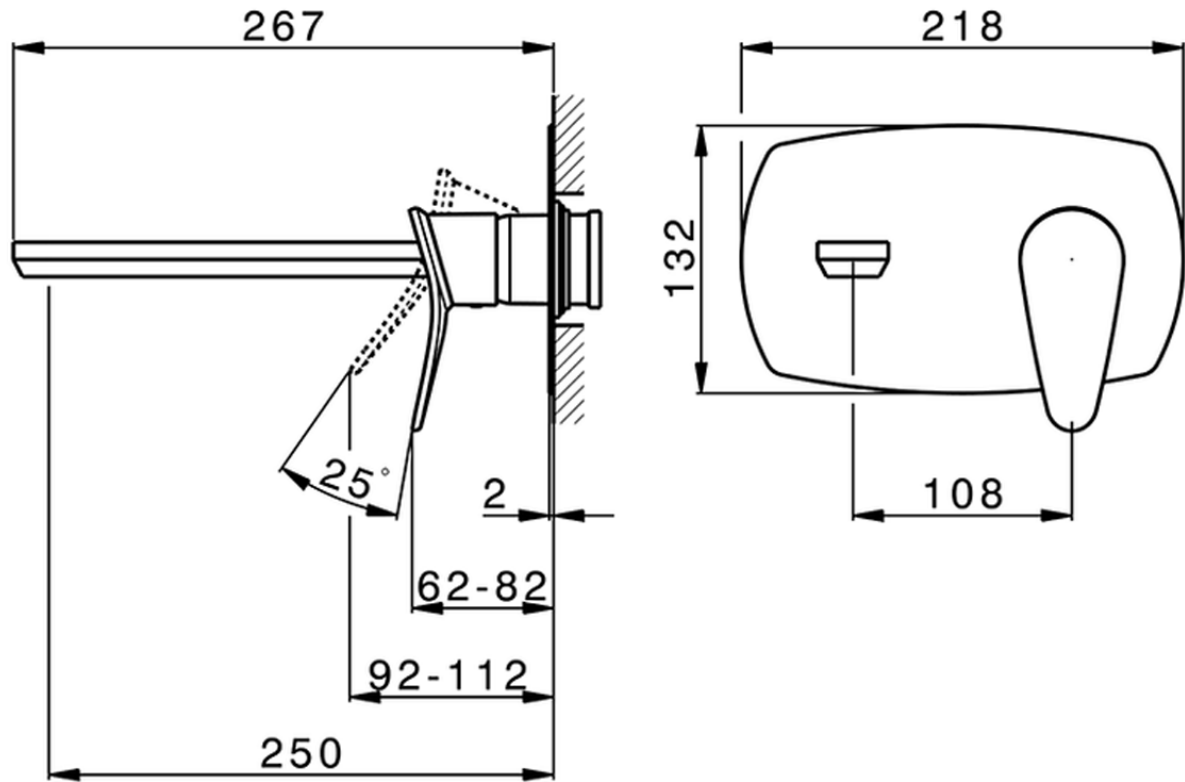

Exposed part for single lever washbasin valve HARLOCK\_HC005515

HC005515

<https://en.huberitalia.com/exposed-part-for-single-lever-washbasin-valve-harlock-hc005515>

Piastra/Plate/Plaque/Platte/Placa

2-3mm: XX 56-76

10mm: XX 48-68