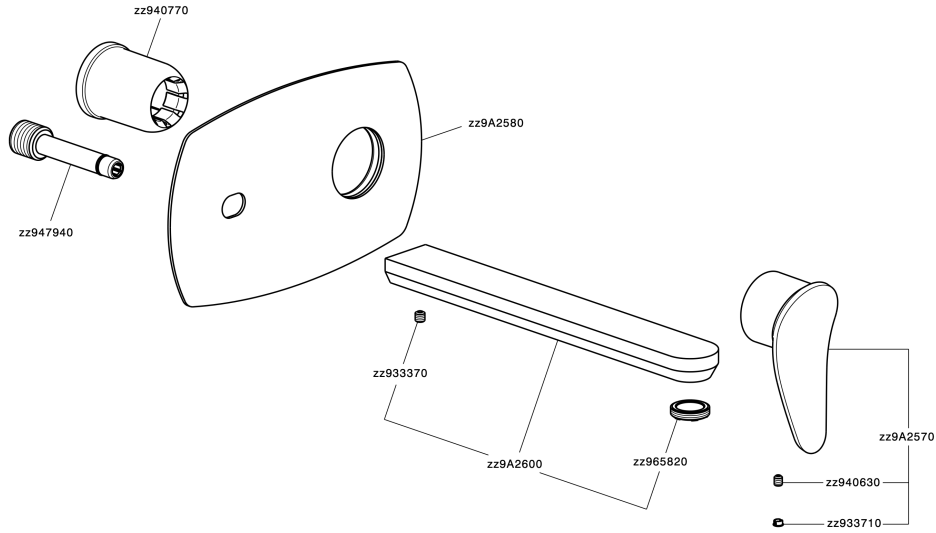

Exposed part for single lever washbasin valve HARLOCK_HC005515

HC005515

<https://en.huberitalia.com/exposed-part-for-single-lever-washbasin-valve-harlock-hc005515>

Concealed single lever washbasin mixer Easy-Box CONCEALED_ZB002450

ZB002450

<https://en.huberitalia.com/concealed-single-lever-washbasin-mixer-easy-box-concealed-zb002450>

2024-11-24