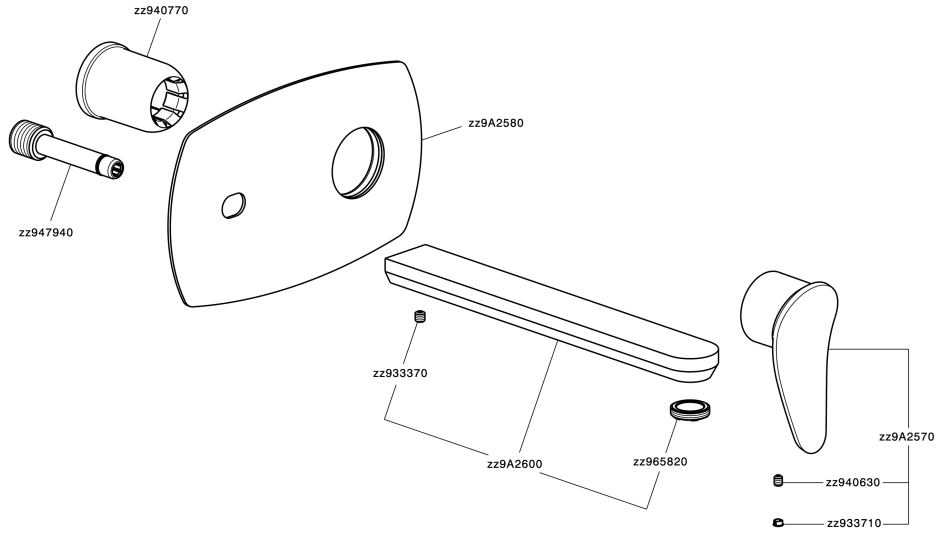

## Exposed part for single lever washbasin valve HARLOCK\_HC005515

MODEL **HC005515**

Exposed part for single lever washbasin valve, without concealed part, spout L.250 mm, for item Easy-Box ZB002450 and art. ZB025510

## Exposed part for single lever washbasin valve HARLOCK\_HC005515

HC005515

<https://en.huberitalia.com/exposed-part-for-single-lever-washbasin-valve-harlock-hc005515>

## Concealed single lever washbasin mixer Easy-Box CONCEALED\_ZB002450

MODEL **ZB002450**

Concealed single lever washbasin mixer  
Easy-Box, with protection guard box, without trim kit

AVAILABLE FINISHINGS

CHARACTERISTICS

Concealed **1**  
Cartridge Spare Parts **ZZ95409000**  
**35 mm Cartridge**

Piastra/Plate/Plaque/Platte/Placa

2-3mm: XX 56-76

10mm: XX 48-68