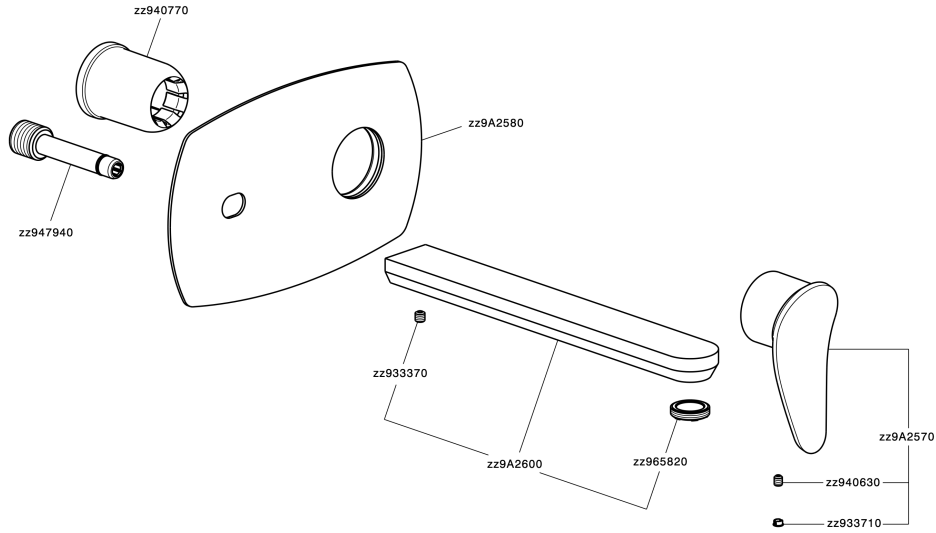

Exposed part for single lever washbasin valve HARLOCK_HC005515

HC005515

<https://en.huberitalia.com/exposed-part-for-single-lever-washbasin-valve-harlock-hc005515>

Concealed single lever washbasin mixer Easy-Box CONCEALED_ZB002450

ZB002450

<https://en.huberitalia.com/concealed-single-lever-washbasin-mixer-easy-box-concealed-zb002450>

2024-11-21