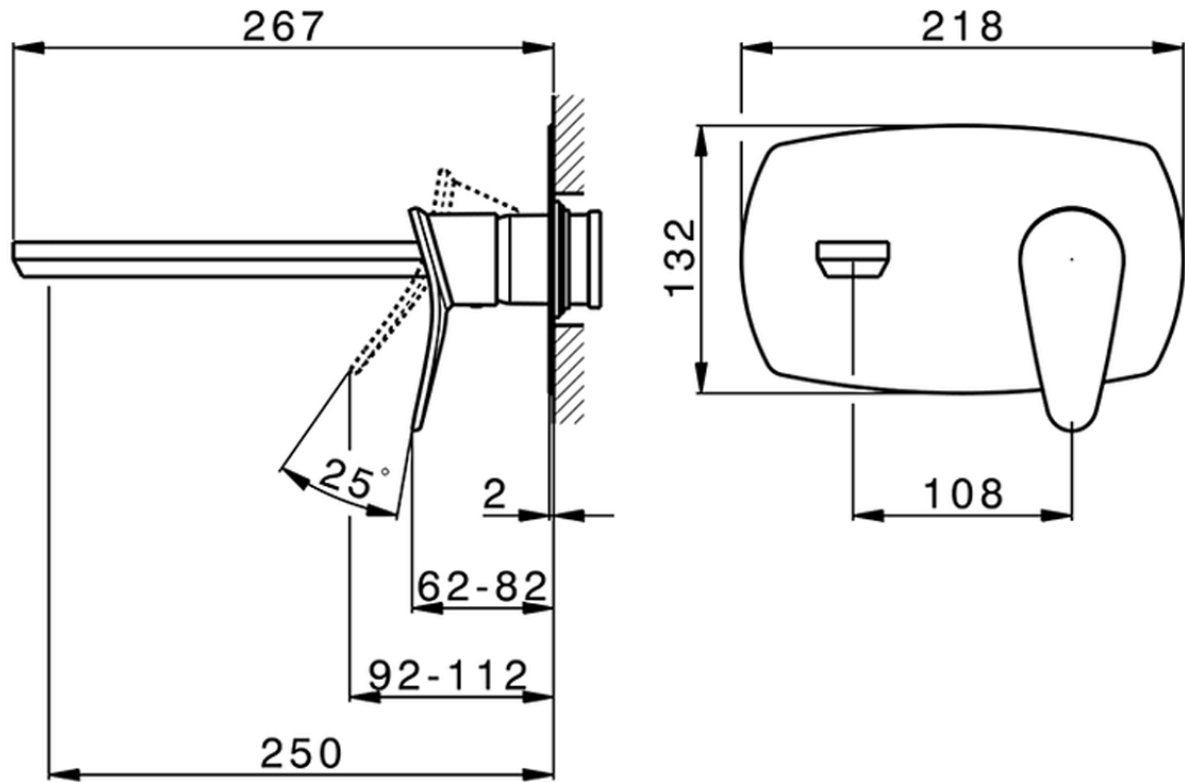

## Exposed part for single lever washbasin valve HARLOCK\_HC005515

HC005515

<https://en.huberitalia.com/exposed-part-for-single-lever-washbasin-valve-harlock-hc005515>

Piastra/Plate/Plaque/Platte/Placa

2-3mm: XX 56-76

10mm: XX 48-68