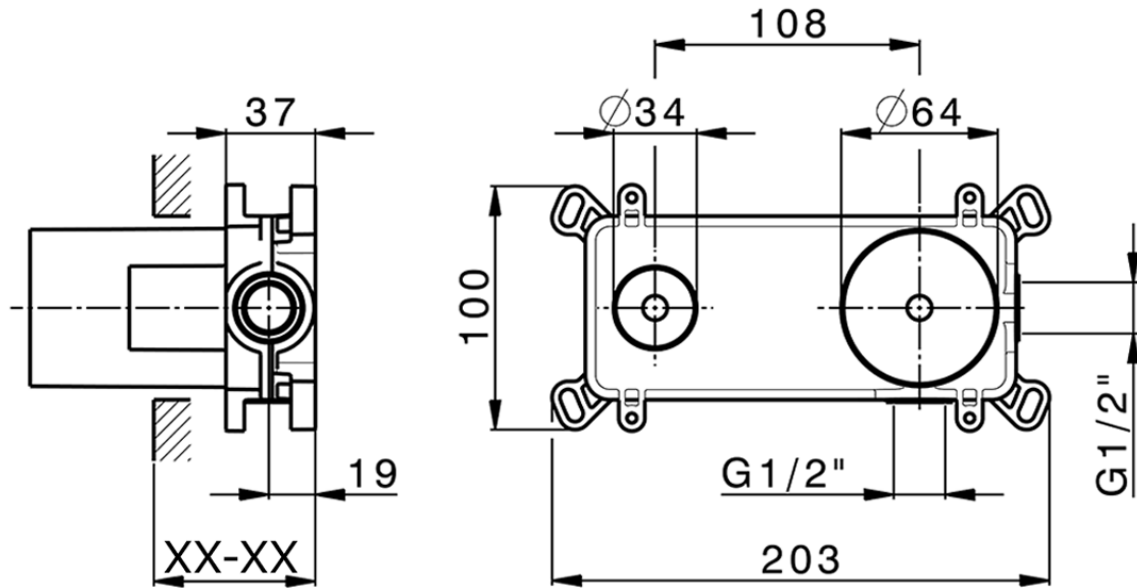

Exposed part for single lever washbasin valve HARLOCK_HC005515

HC005515

<https://en.huberitalia.com/exposed-part-for-single-lever-washbasin-valve-harlock-hc005515>

Piastra/Plate/Plaque/Platte/Placa

2-3mm: XX 56-76

10mm: XX 48-68