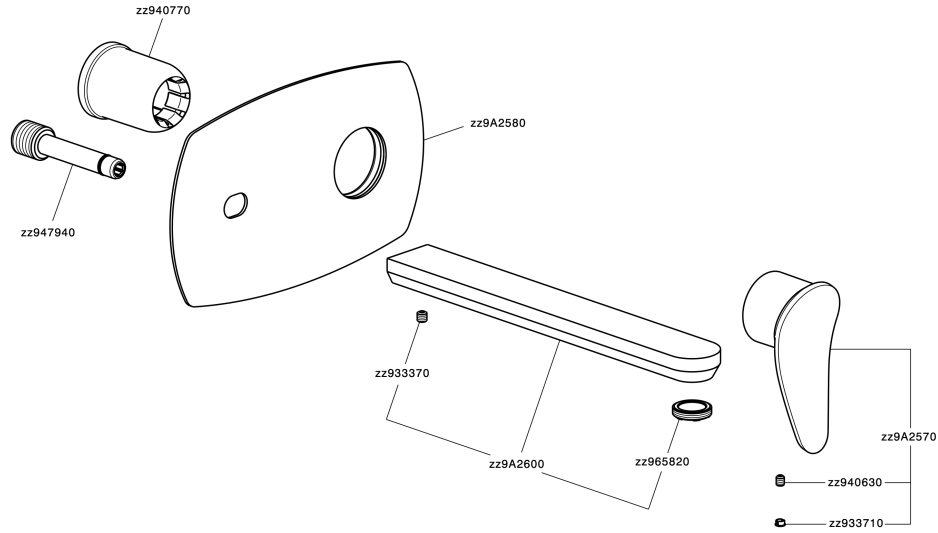

Exposed part for single lever washbasin valve HARLOCK_HC005515

HC005515

<https://en.huberitalia.com/exposed-part-for-single-lever-washbasin-valve-harlock-hc005515>

Concealed single lever washbasin mixer Easy-Box CONCEALED_ZB002450

ZB002450

<https://en.huberitalia.com/concealed-single-lever-washbasin-mixer-easy-box-concealed-zb002450>

2024-11-21