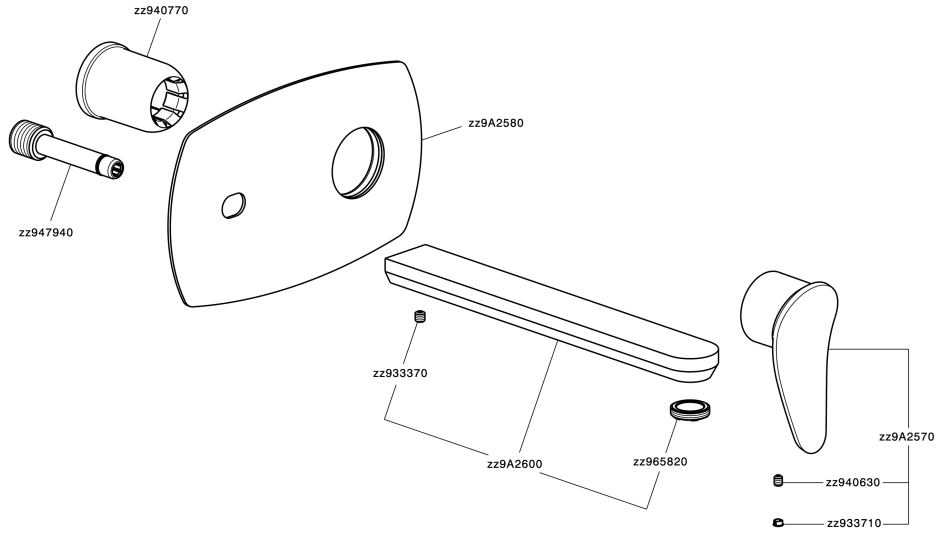

Exposed part for single lever washbasin valve HARLOCK_HC005515

MODEL **HC005515**

Exposed part for single lever washbasin valve, without concealed part, spout L.250 mm, for item Easy-Box ZB002450 and art. ZB025510

Exposed part for single lever washbasin valve HARLOCK_HC005515

HC005515

<https://en.huberitalia.com/exposed-part-for-single-lever-washbasin-valve-harlock-hc005515>

Concealed single lever washbasin mixer Easy-Box CONCEALED_ZB002450

MODEL **ZB002450**

Concealed single lever washbasin mixer
Easy-Box, with protection guard box, without trim kit

AVAILABLE FINISHINGS

CHARACTERISTICS

Concealed **1**
Cartridge Spare Parts **ZZ95409000**
35 mm Cartridge

Piastra/Plate/Plaque/Platte/Placa

2-3mm: XX 56-76

10mm: XX 48-68

EcoStop

EcoStop feature limits water flow to approximately 50% of maximum output with one point of resistance on setting. Push slightly past the middle stop only when full water output is required. This will save water up to 50%.