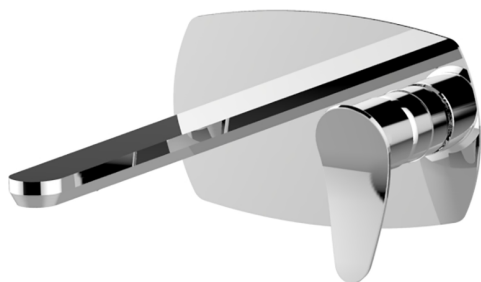

Exposed part for single lever washbasin valve HARLOCK_HC005515

MODEL **HC005515**

Exposed part for single lever washbasin valve, without concealed part, spout L.250 mm, for item Easy-Box ZB002450 and art. ZB025510

Exposed part for single lever washbasin valve HARLOCK_HC005515

HC005515

<https://en.huberitalia.com/exposed-part-for-single-lever-washbasin-valve-harlock-hc005515>

Concealed single lever washbasin mixer Easy-Box CONCEALED_ZB002450

MODEL **ZB002450**

Concealed single lever washbasin mixer
Easy-Box, with protection guard box, without trim kit

AVAILABLE FINISHINGS

CHARACTERISTICS

Concealed **1**
Cartridge Spare Parts **ZZ95409000**
35 mm Cartridge

Piastra/Plate/Plaque/Platte/Placa

2-3mm: XX 56-76

10mm: XX 48-68

EcoStop

EcoStop feature limits water flow to approximately 50% of maximum output with one point of resistance on setting. Push slightly past the middle stop only when full water output is required. This will save water up to 50%.