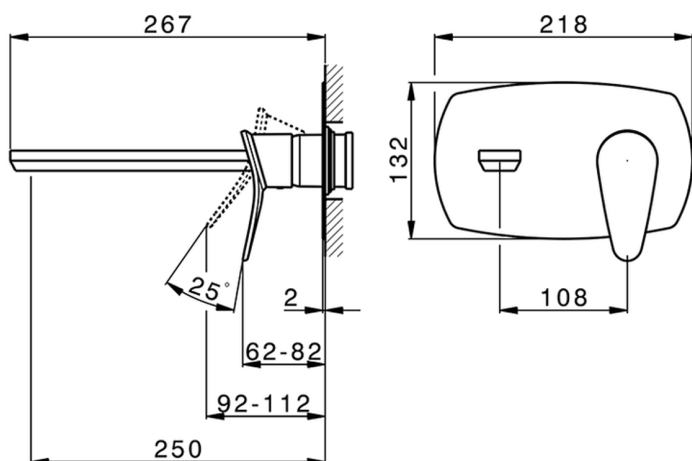

AVAILABLE FINISHINGS

- **21** 21 Chrome
- **2P** 2P Rose Gold
- **2Q** 2Q Black Titanium
- **40** 40 Matt Black
- **4Q** 4Q Matt White
- **6T** 6T Chrome/Matt Black