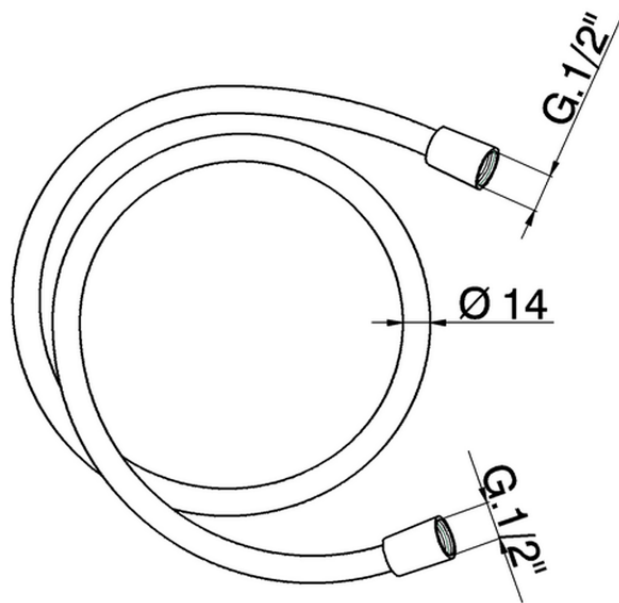

150 cm smooth SUPREME Flexible Hose SHOWER_ZB009040

ZB009040

<https://en.huberitalia.com/150-cm-smooth-supreme-flexible-hose-shower-zb009040>

2025-04-18