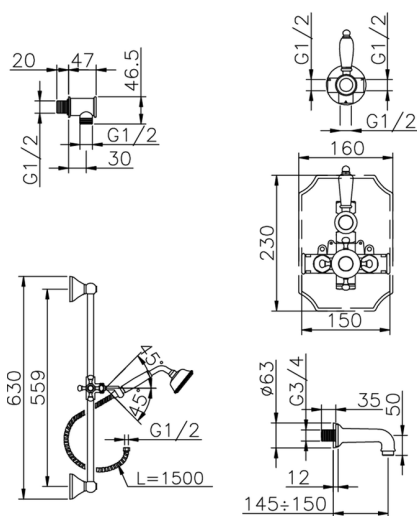

Concealed thermostatic bath set VICTORIAN_914.VT01H.

MODEL **914.VT01H.**

Concealed thermostatic bath set, 1/2" Concealed Thermostatic valve, 1/2" outlet stopvalve, 2-outlet diverter, 56 cm bar with sliding bracket, 78 mm Brass classic one spray handshower, 3/4 M 150 mm spout, 1/2" wall elbow, 150 cm Brass flexible hose

AVAILABLE FINISHINGS

-  **AC** AC Satin Brushed Nickel
-  **AG** AG Antique Gold
-  **BA** BA Old Bronze
-  **CR** CR Chrome
-  **2W** 2W Brushed Gold

CHARACTERISTICS

Cartridge Spare Parts **24.02AB.PL**
8x20 Plus P Thermostatic Valve
 Installation **Concealed**