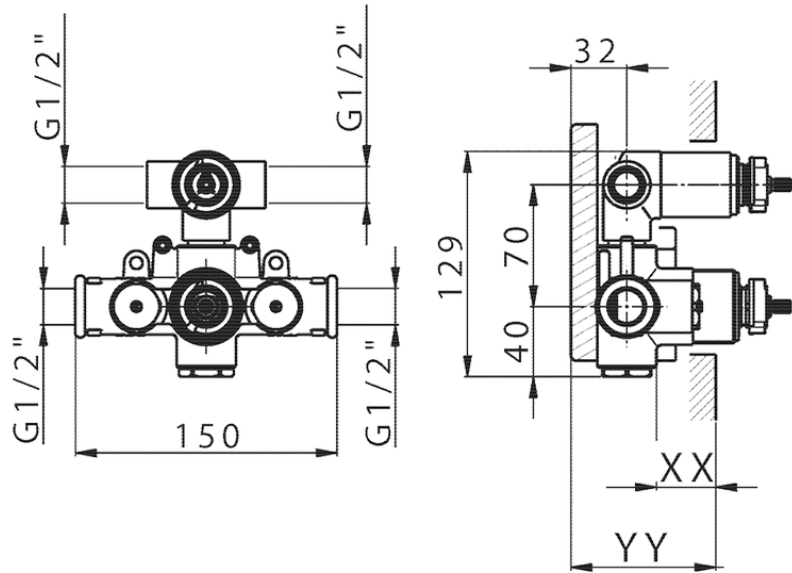

2-outlet Concealed thermostatic shower valve CONCEALED_ZB018100

Piastra/Plate/Plaque/Platte/Placa
 2-3mm: XX 25-40 YY 76-91
 10 mm: XX 16-31 YY 65-80

ZB018100

<https://en.huberitalia.com/2-outlet-concealed-thermostatic-shower-valve-concealed-zb018100>