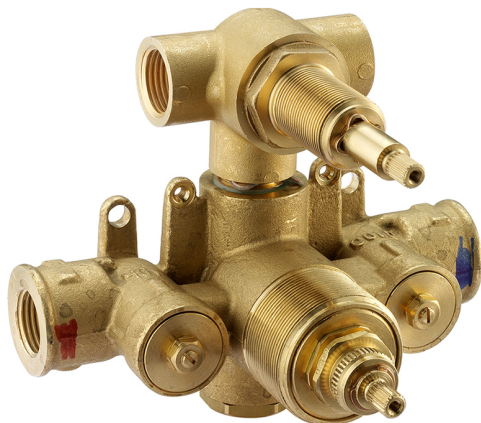

2-outlet Concealed thermostatic shower valve CONCEALED_ZB018100

MODEL **ZB018100**

2-outlet Concealed thermostatic mixer, with 1/2" devia stop, without trim kit

AVAILABLE FINISHINGS

04 04 Without finishing

CHARACTERISTICS

Installation **Concealed**

Cartridge Spare Parts **24.04A.PP**

8x20 Plus P Thermostatic Valve

Concealed **1**

Piastra/Plate/Plaque/Platte/Placa

2-3mm: XX 25-40 YY 76-91

10 mm: XX 16-31 YY 65-80

DeviaStop

The Huber Devia Stop technology allows to adjust the water flow and to direct it to the selected output point (overhead soaker, hand shower, etc).

Thermostatic

The Huber thermostatic is your personal water manager, helping you to handle, control and save water and energy.