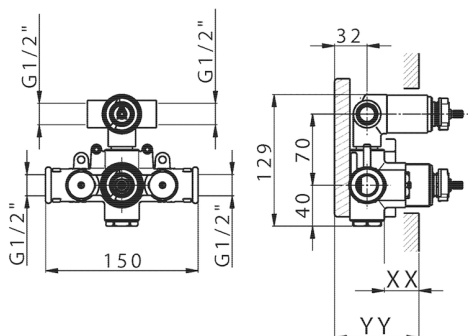

2-outlet Concealed thermostatic shower valve CONCEALED_ZB018100

MODEL **ZB018100**

2-outlet Concealed thermostatic mixer, with 1/2" devia stop, without trim kit

AVAILABLE FINISHINGS

04 04 Without finishing

CHARACTERISTICS

Installation **Concealed**

Cartridge Spare Parts **24.04A.PP**

8x20 Plus P Thermostatic Valve

Concealed **1**

Piastra/Plate/Plaque/Platte/Placa

2-3mm: XX 25-40 YY 76-91

10 mm: XX 16-31 YY 65-80