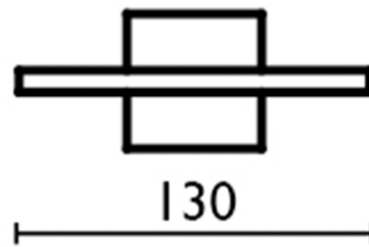

## Wall mounted soap-dish BATHROOM ACCESSORIES\_SQ090602

SQ090602

<https://en.huberitalia.com/wall-mounted-soap-dish-bathroom-accessories-sq090602>

2026-05-26