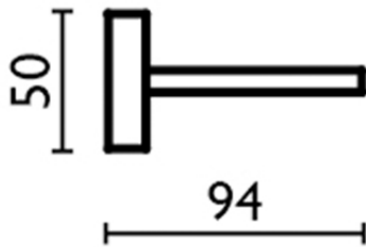

## Wall mounted soap-dish BATHROOM ACCESSORIES\_SQ090602

SQ090602

<https://en.huberitalia.com/wall-mounted-soap-dish-bathroom-accessories-sq090602>

2026-05-26