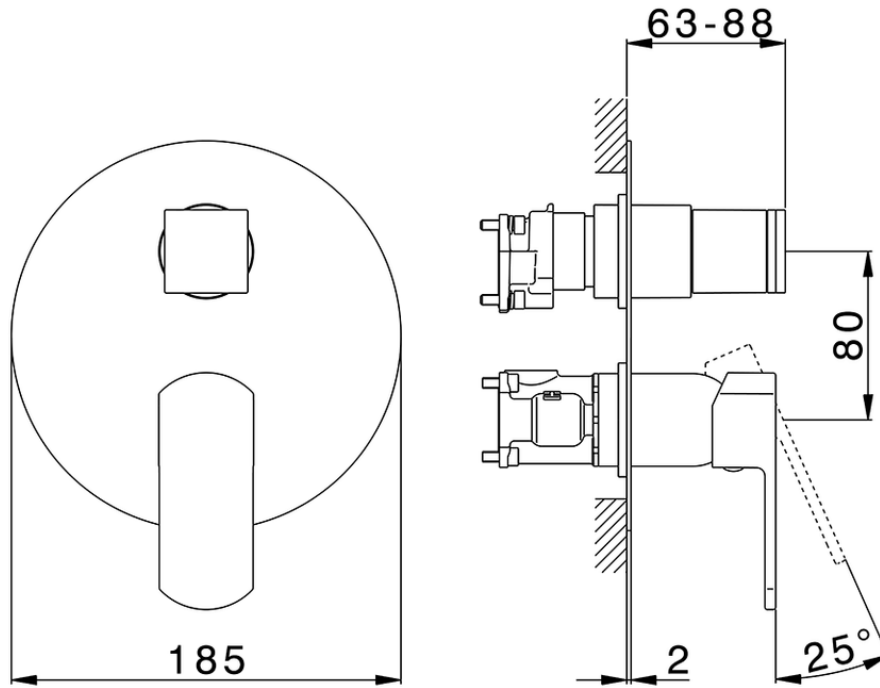

Exposed part for Single Lever One Box Valve DADO_DD0BM030

DD0BM030

<https://en.huberitalia.com/exposed-part-for-single-lever-one-box-valve-dado-dd0bm030>

ZB00B031

<https://en.huberitalia.com/one-box-universal-concealed-part-one-box-zb00b031>

ZB00B030

<https://en.huberitalia.com/one-box-universal-concealed-part-one-box-zb00b030>

2024-12-22