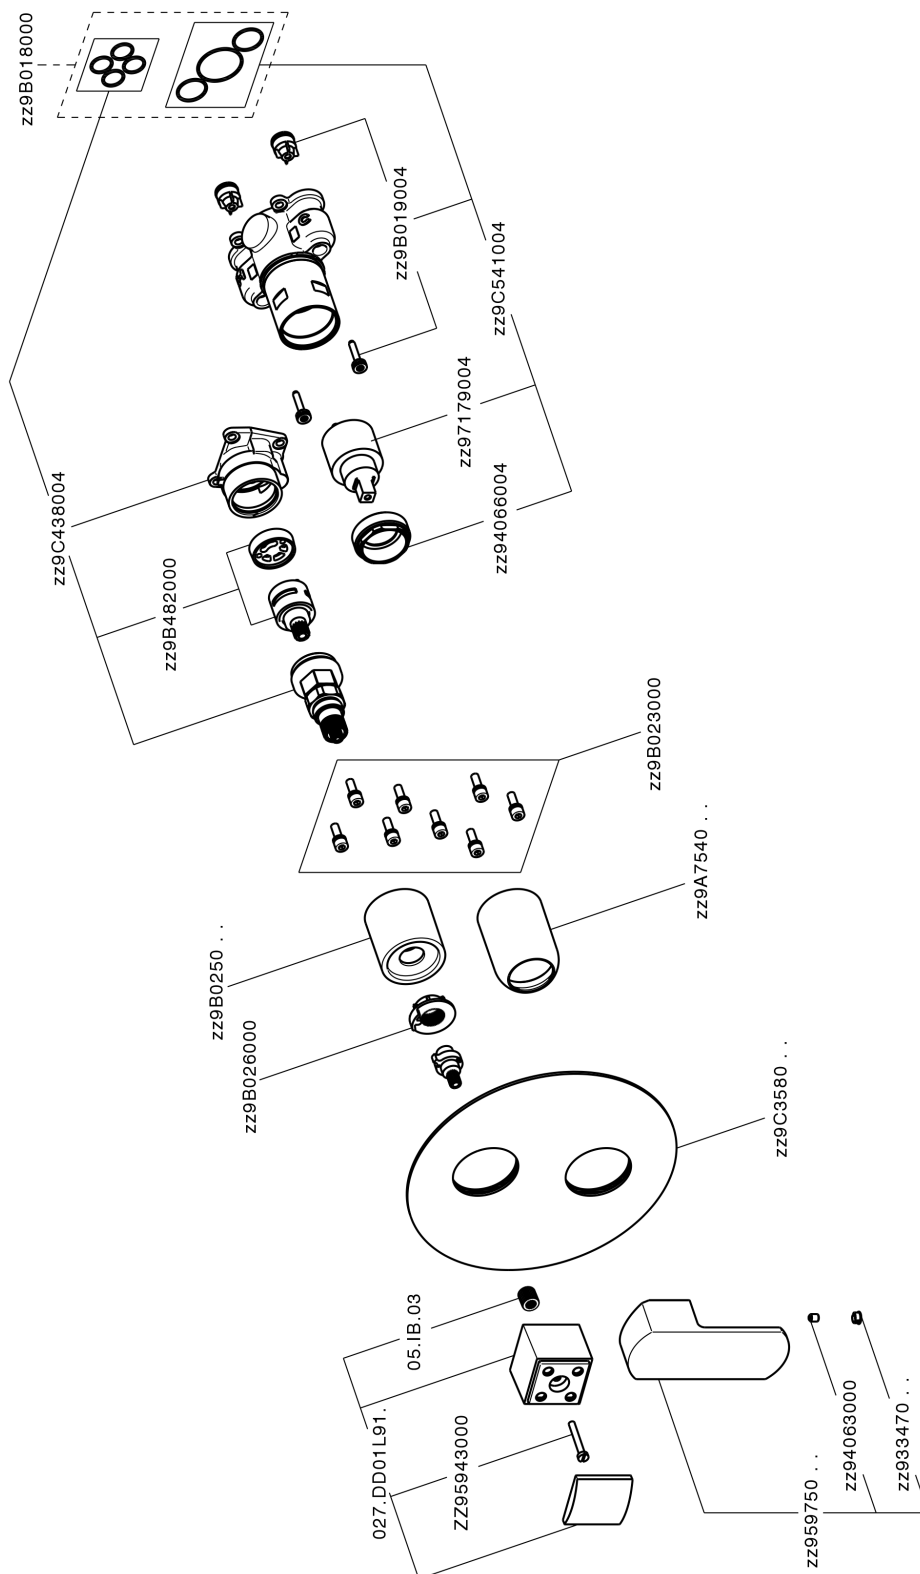

## Exposed part for Single Lever One Box Valve DADO\_DD0BM030

MODEL **DD0BM030**

Exposed part for Single Lever One Box Valve, with 2-3 outlet diverter, Minimum depth of installation: 67 mm, without concealed part, for items ZB00B030-ZB00B031

### CHARACTERISTICS

Cartridge Spare Parts **ZZ97179000**  
**35 mm Cartridge**  
 Installation **Concealed**  
 Required concealed parts **ZB00B031**  
**ZB00B030**

## Exposed part for Single Lever One Box Valve DADO\_DD0BM030

DD0BM030

<https://en.huberitalia.com/exposed-part-for-single-lever-one-box-valve-dado-dd0bm030>