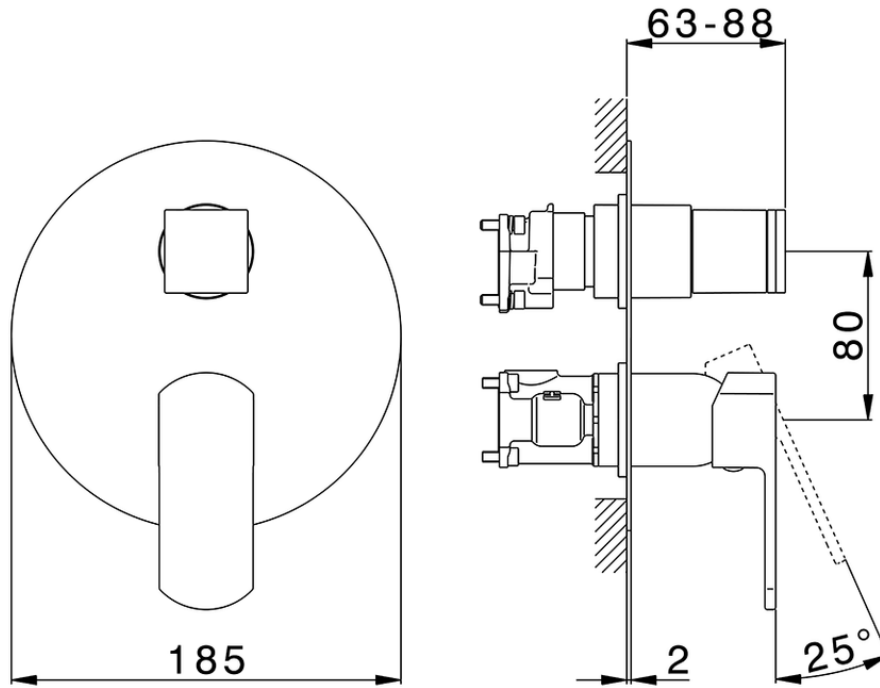

Exposed part for Single Lever One Box Valve DADO_DD0BM030

DD0BM030

<https://en.huberitalia.com/exposed-part-for-single-lever-one-box-valve-dado-dd0bm030>

ZB00B031

<https://en.huberitalia.com/one-box-universal-concealed-part-one-box-zb00b031>

ZB00B030

<https://en.huberitalia.com/one-box-universal-concealed-part-one-box-zb00b030>

2024-12-04