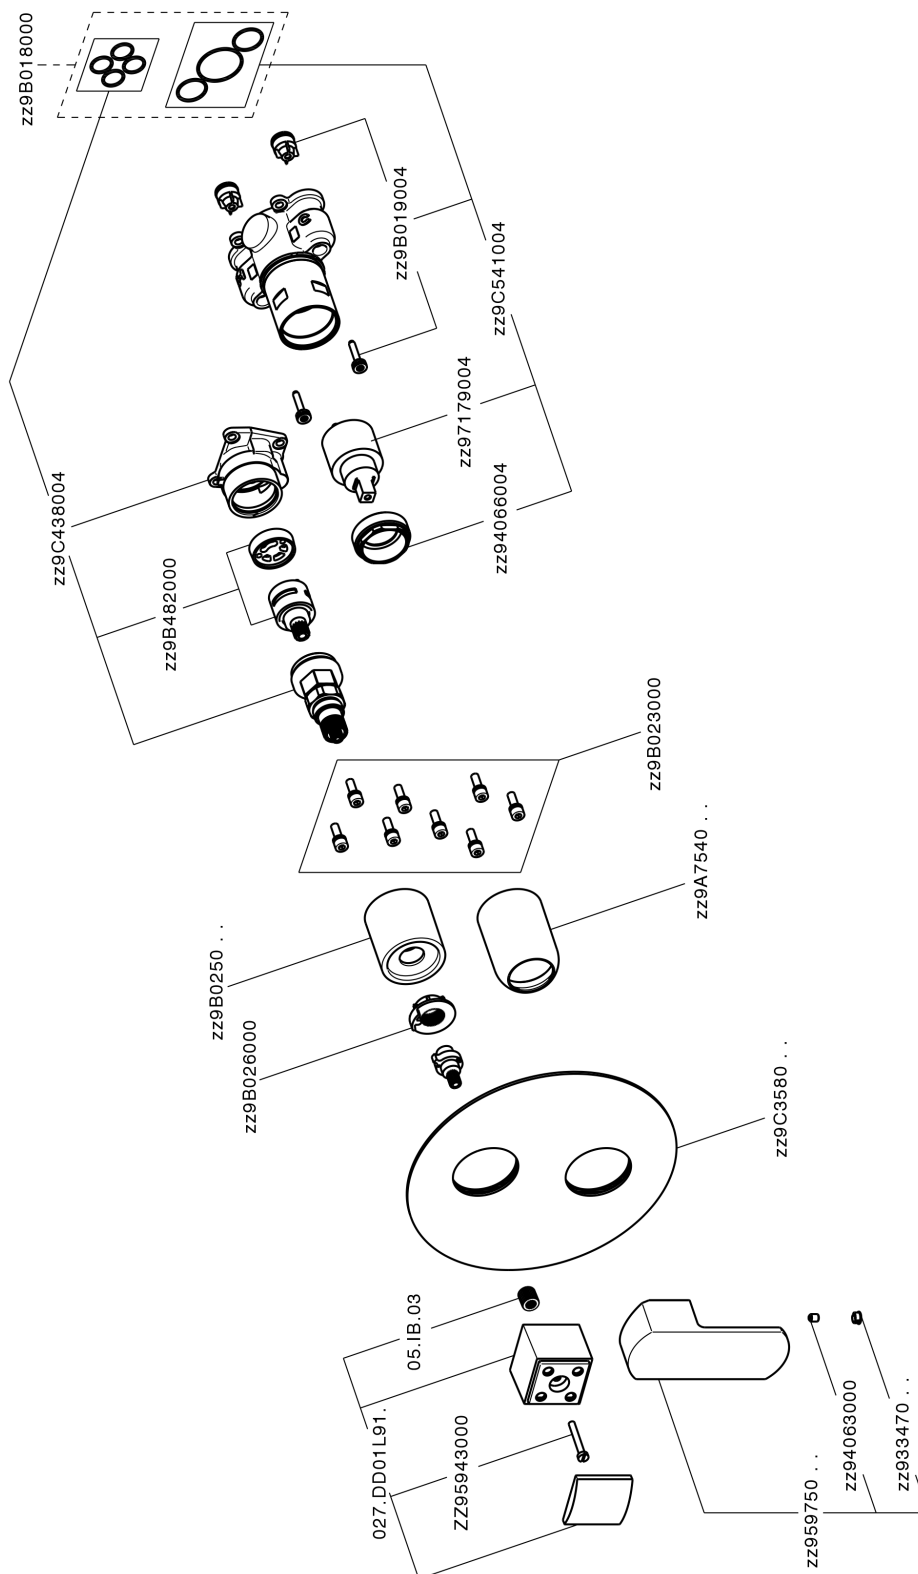

Exposed part for Single Lever One Box Valve DADO_DD0BM030

DD0BM030

<https://en.huberitalia.com/exposed-part-for-single-lever-one-box-valve-dado-dd0bm030>

One Box Universal Concealed Part ONE BOX_ZB00B031

ZB00B031

<https://en.huberitalia.com/one-box-universal-concealed-part-one-box-zb00b031>

One Box Universal Concealed Part ONE BOX_ZB00B030

ZB00B030

<https://en.huberitalia.com/one-box-universal-concealed-part-one-box-zb00b030>

2024-12-04