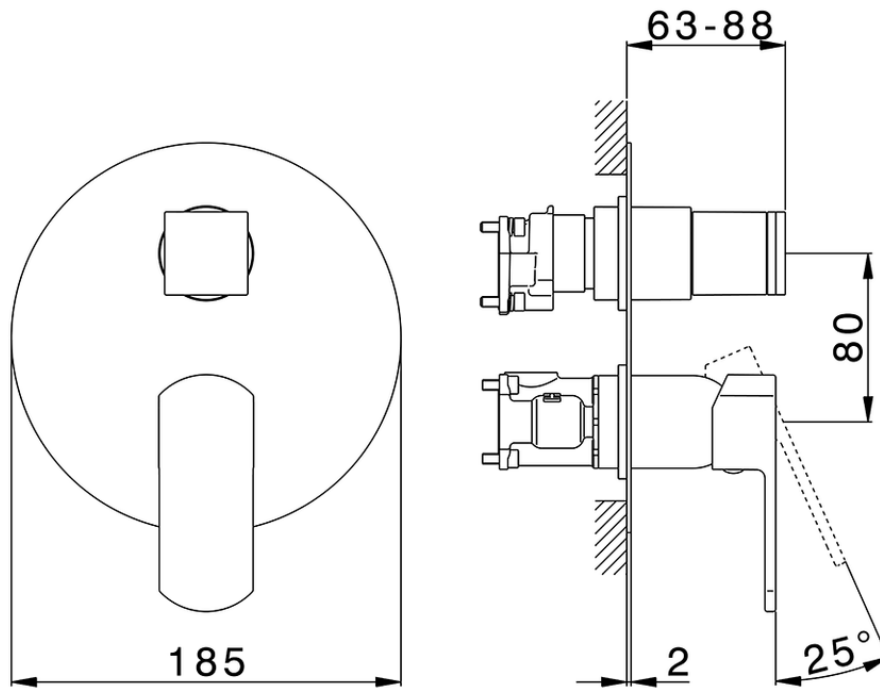

Exposed part for Single Lever One Box Valve DADO_DD0BM030

DD0BM030

<https://en.huberitalia.com/exposed-part-for-single-lever-one-box-valve-dado-dd0bm030>

ZB00B031

<https://en.huberitalia.com/one-box-universal-concealed-part-one-box-zb00b031>