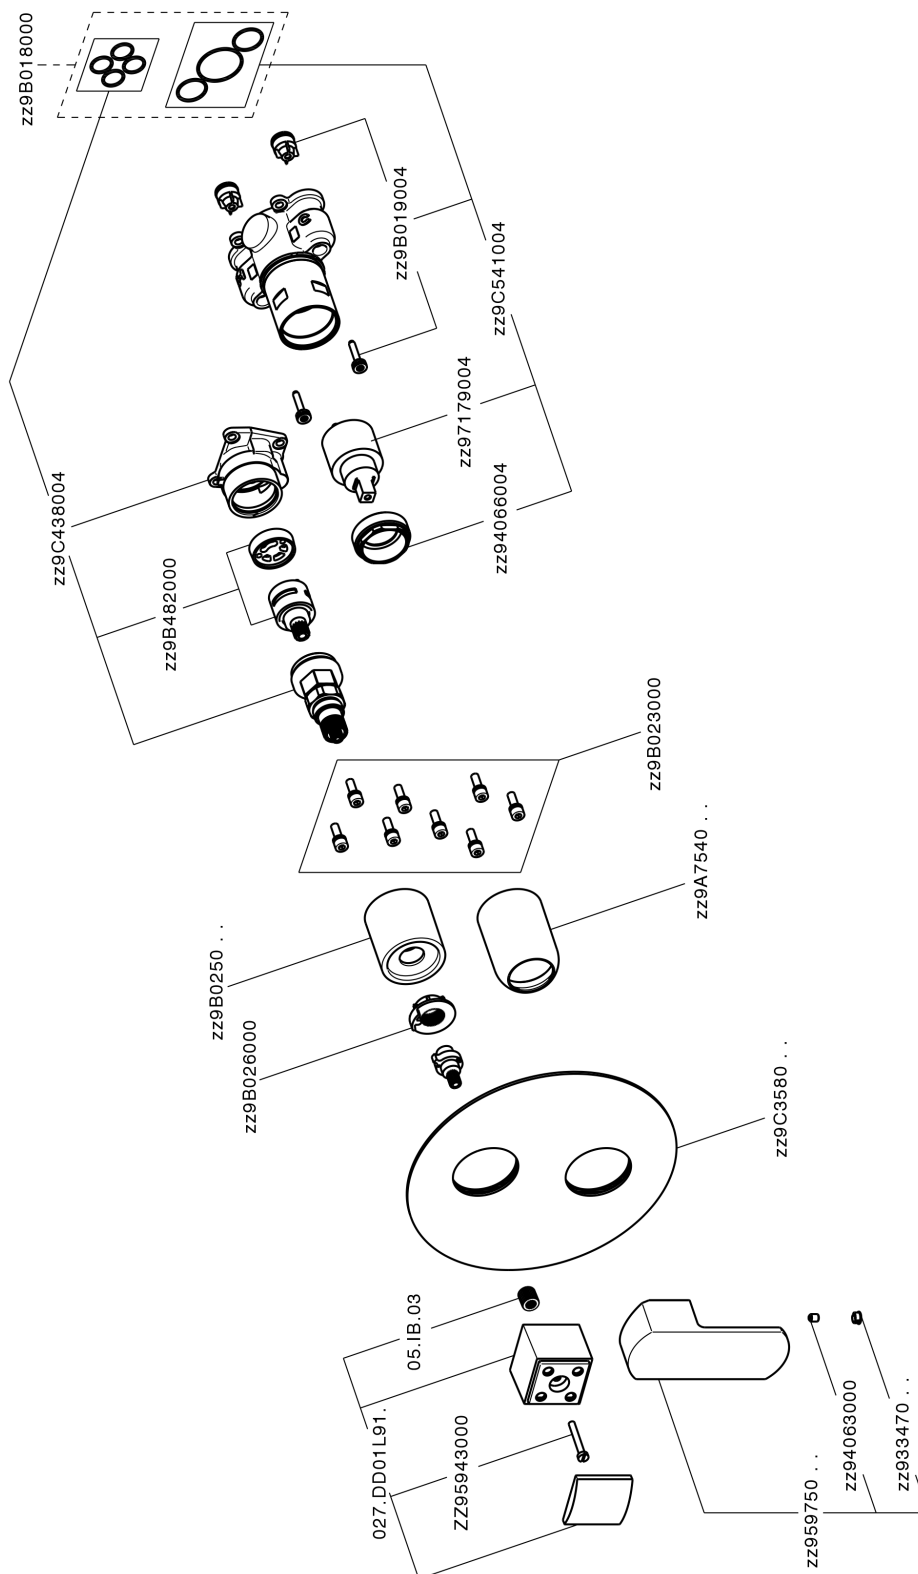

Exposed part for Single Lever One Box Valve DADO_DD0BM030

DD0BM030

<https://en.huberitalia.com/exposed-part-for-single-lever-one-box-valve-dado-dd0bm030>

One Box Universal Concealed Part ONE BOX_ZB00B031

ZB00B031

<https://en.huberitalia.com/one-box-universal-concealed-part-one-box-zb00b031>

One Box Universal Concealed Part ONE BOX_ZB00B030

ZB00B030

<https://en.huberitalia.com/one-box-universal-concealed-part-one-box-zb00b030>

2024-12-22