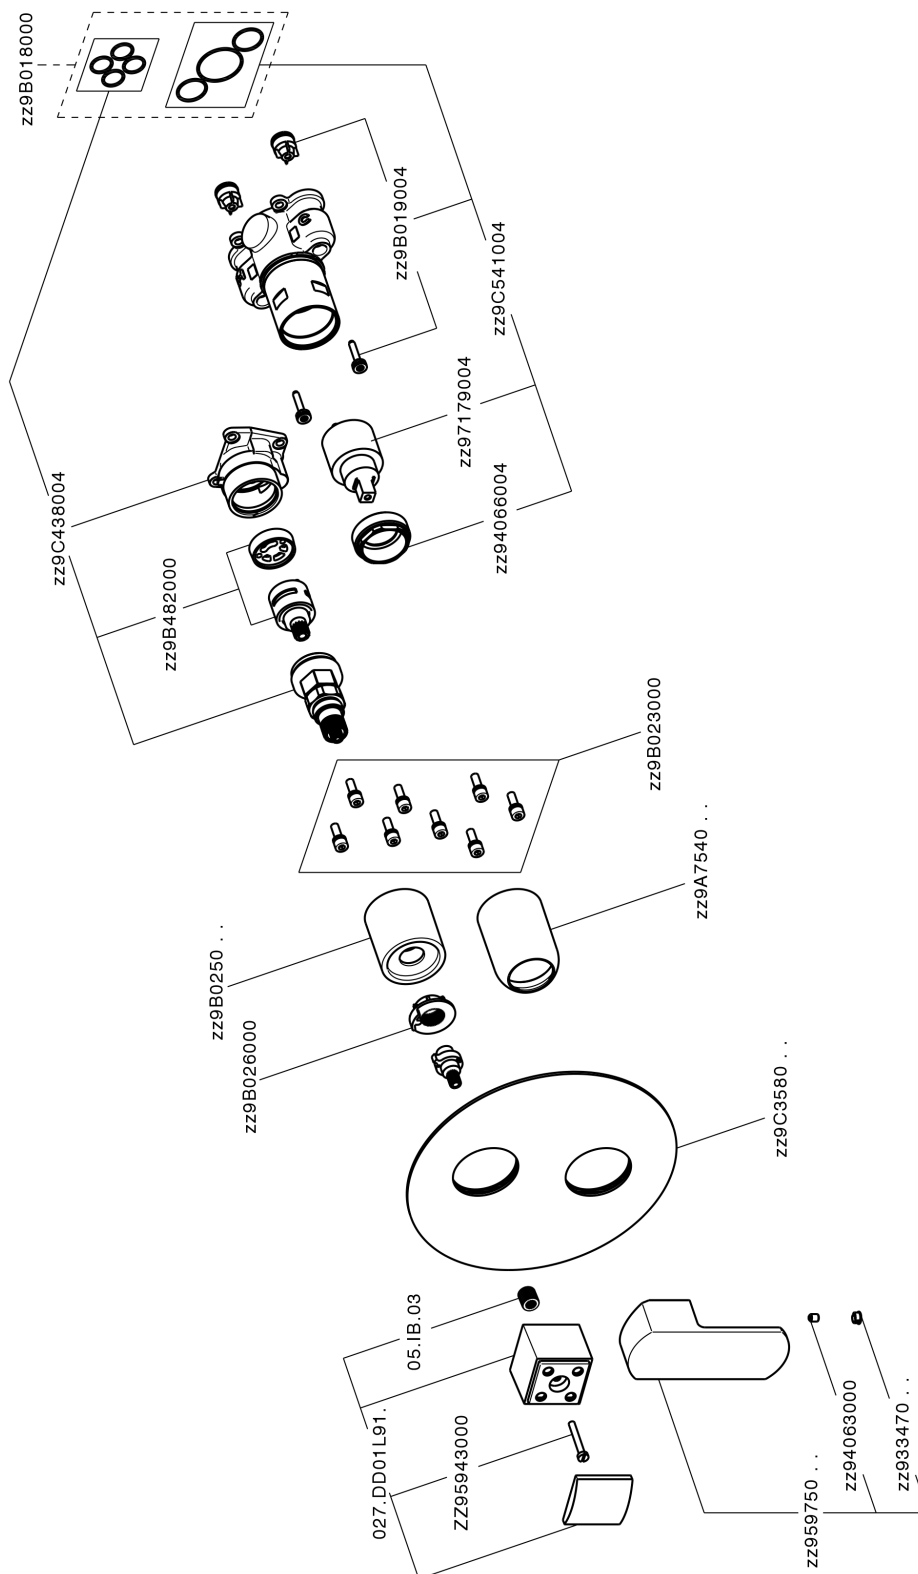

Exposed part for Single Lever One Box Valve DADO_DD0BM030

MODEL **DD0BM030**

Exposed part for Single Lever One Box Valve, with 2-3 outlet diverter, Minimum depth of installation: 67 mm, without concealed part, for items ZB00B030-ZB00B031

AVAILABLE FINISHINGS

-  **21** 21 Chrome
-  **2B** 2B Polished Nickel
-  **2F** 2F Brushed Nickel
-  **40** 40 Matt Black
-  **4Q** 4Q Matt White

CHARACTERISTICS

Cartridge Spare Parts **ZZ97179000**
35 mm Cartridge
 Installation **Concealed**
 Required concealed parts **ZB00B031**
ZB00B030

Exposed part for Single Lever One Box Valve DADO_DD0BM030

DD0BM030

<https://en.huberitalia.com/exposed-part-for-single-lever-one-box-valve-dado-dd0bm030>

One Box Universal Concealed Part ONE BOX_ZB00B031

MODEL **ZB00B031**

One Box Universal Concealed Part, for 1 or 2 or 3 outlet thermostatic or single lever, without trim kit, with noise reducers, with sealing gasket

AVAILABLE FINISHINGS

CHARACTERISTICS

Concealed **1**
Installation **Concealed**