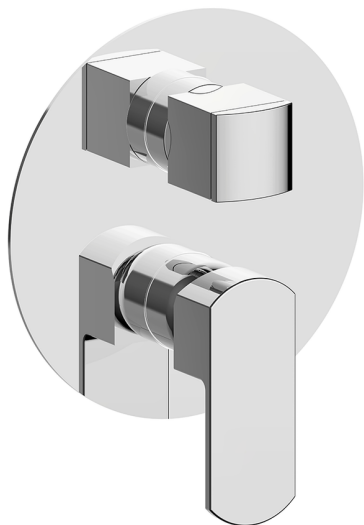

Exposed part for Single Lever One Box Valve DADO_DD0BM030

MODEL **DD0BM030**

Exposed part for Single Lever One Box Valve, with 2-3 outlet diverter, Minimum depth of installation: 67 mm, without concealed part, for items ZB00B030-ZB00B031

AVAILABLE FINISHINGS

-  **21** 21 Chrome
-  **2B** 2B Polished Nickel
-  **2F** 2F Brushed Nickel
-  **40** 40 Matt Black
-  **4Q** 4Q Matt White

CHARACTERISTICS

Cartridge Spare Parts **ZZ97179000**
35 mm Cartridge
 Installation **Concealed**
 Required concealed parts **ZB00B031**
ZB00B030

Exposed part for Single Lever One Box Valve DADO_DD0BM030

DD0BM030

<https://en.huberitalia.com/exposed-part-for-single-lever-one-box-valve-dado-dd0bm030>

One Box Universal Concealed Part ONE BOX_ZB00B031

MODEL **ZB00B031**

One Box Universal Concealed Part, for 1 or 2 or 3 outlet thermostatic or single lever, without trim kit, with noise reducers, with sealing gasket

AVAILABLE FINISHINGS

CHARACTERISTICS

Concealed **1**
Installation **Concealed**