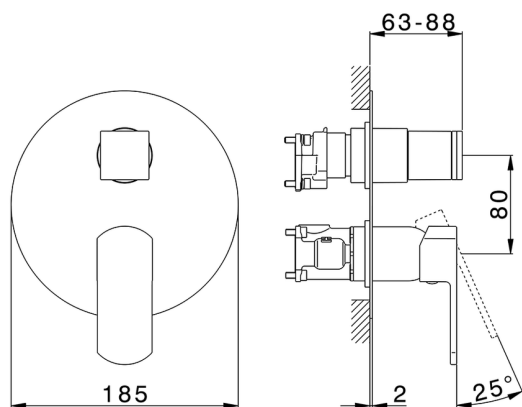

Exposed part for Single Lever One Box Valve DADO_DD0BM030

MODEL **DD0BM030**

Exposed part for Single Lever One Box Valve, with 2-3 outlet diverter, Minimum depth of installation: 67 mm, without concealed part, for items ZB00B030-ZB00B031

AVAILABLE FINISHINGS

-  **21** 21 Chrome
-  **2B** 2B Polished Nickel
-  **2F** 2F Brushed Nickel
-  **40** 40 Matt Black
-  **4Q** 4Q Matt White

CHARACTERISTICS

Cartridge Spare Parts **ZZ97179000**
35 mm Cartridge
 Installation **Concealed**
 Required concealed parts **ZB00B031**
ZB00B030

Exposed part for Single Lever One Box Valve DADO_DD0BM030

DD0BM030

<https://en.huberitalia.com/exposed-part-for-single-lever-one-box-valve-dado-dd0bm030>

One Box Universal Concealed Part ONE BOX_ZB00B031